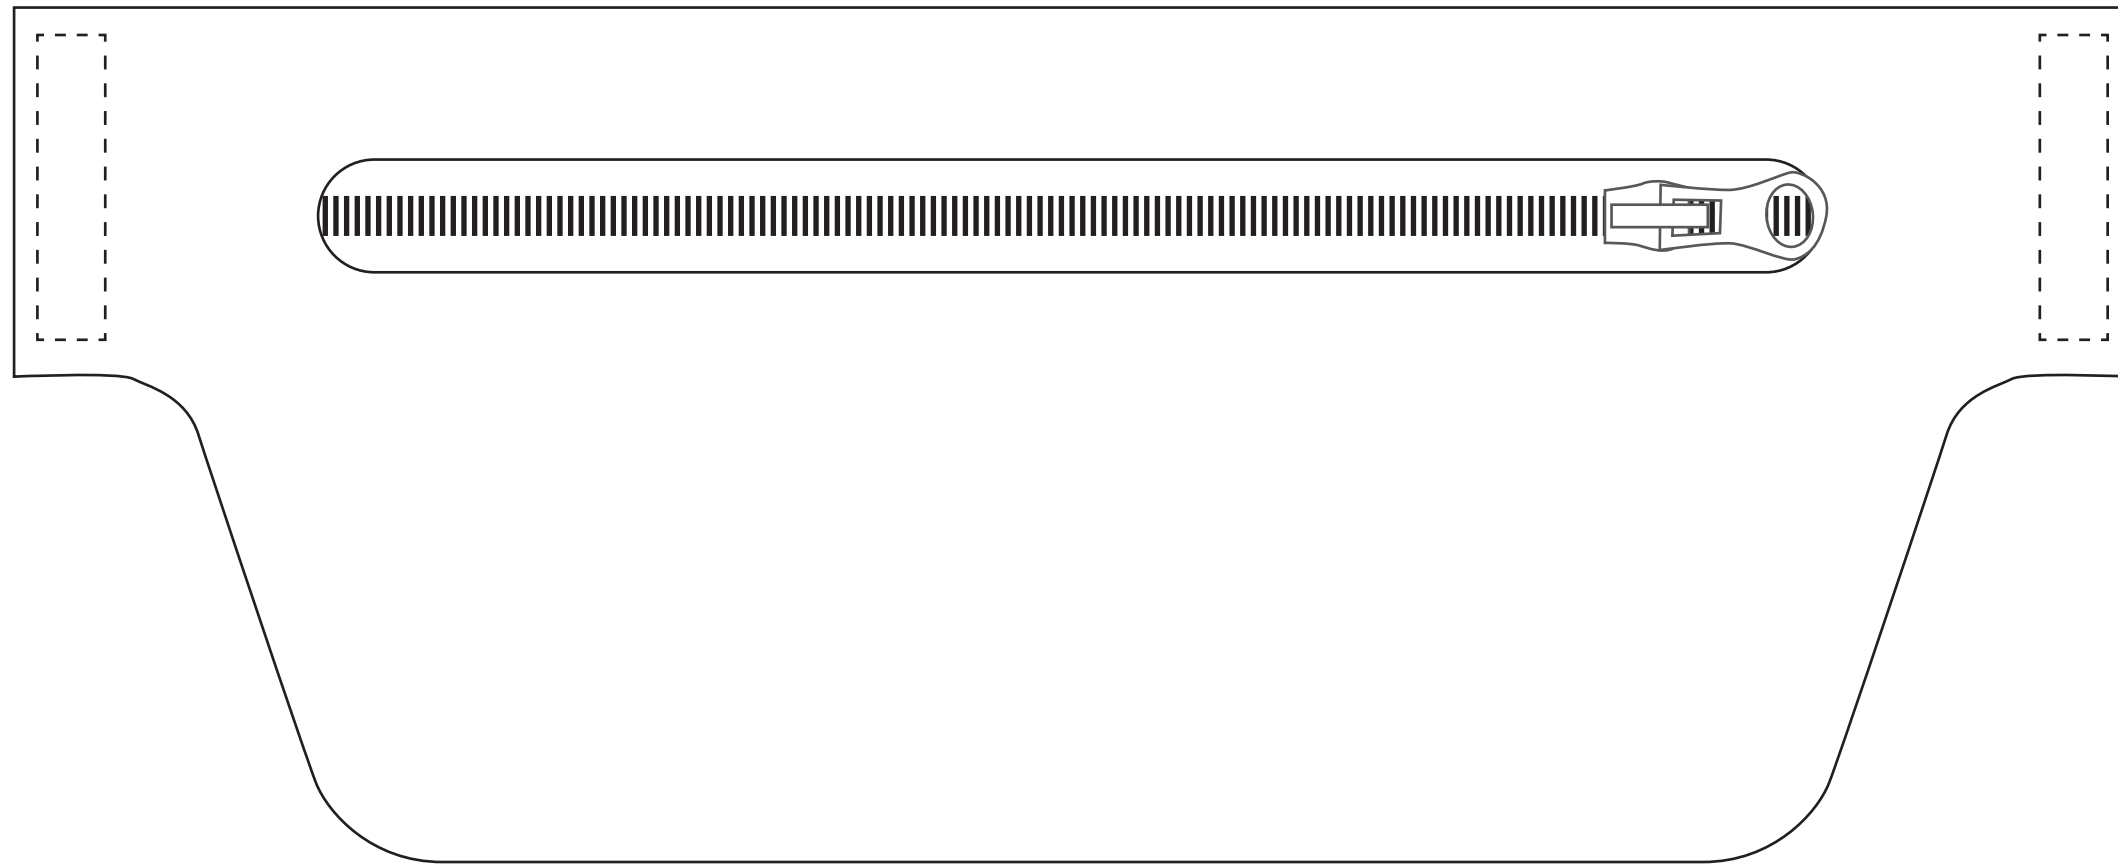

Product: PC4574
Product Size: 280 x 113mm
Decoration Options: Sublimation

Back

Front

Shown at 100% actual size

Print size: 280mm(w) x 113mm(h)

-  Block area(zipper)
-  Knife Line
-  safe print area
-  Bleed area