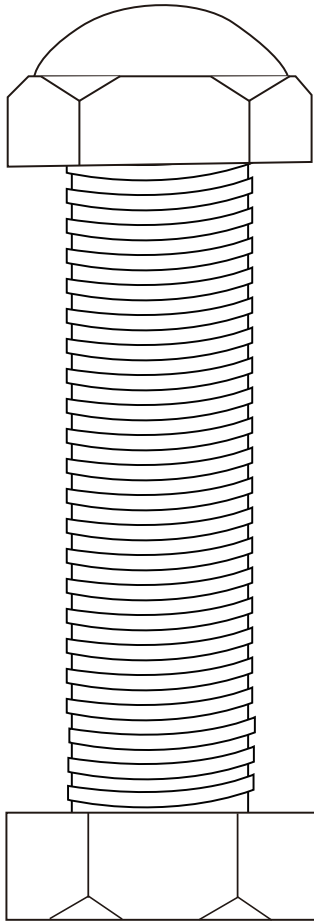

Product:PCB140
Product Size:121mmx37mm
Decoration Options:

Boby

Top

— Knife line

Epoxy dome size: 30mm(w) x 30mm(h)
Shown at 100% actual size