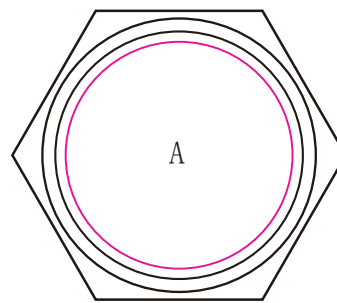

Product:PCB140
Product Size:121mmx37mm
Decoration Options:

Boby

Top

— Knife line

Epoxy dome size: 30mm(w) x 30mm(h)
Shown at 100% actual size