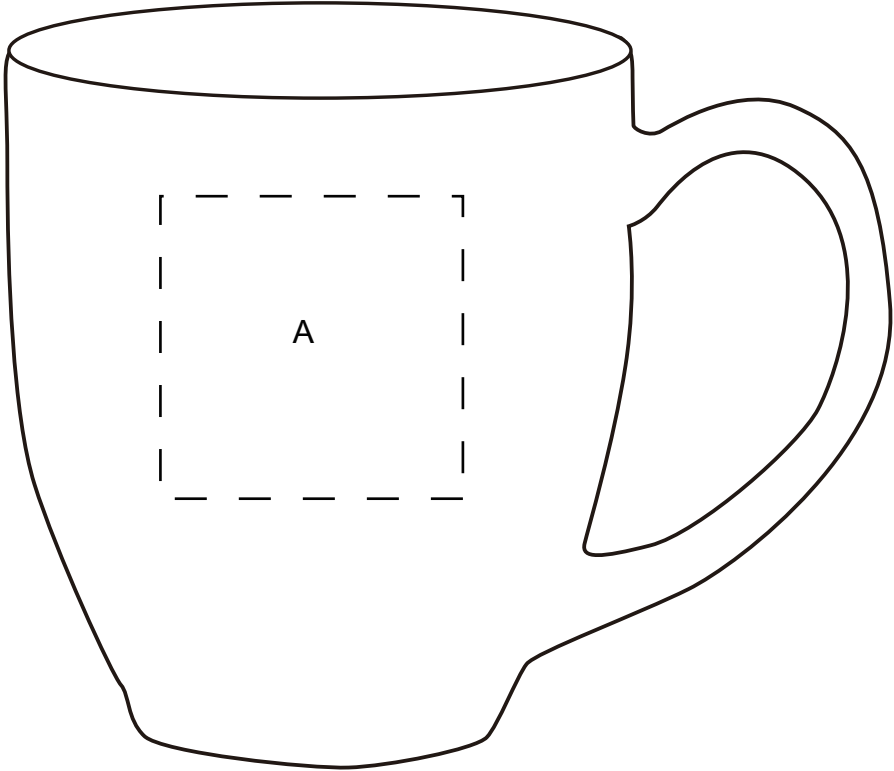

Product: PCCM05A
Product Size: 82mm(w) x 92mm(h)
Decoration Options: Print

Print size: 40mm(W) x 40mm(H)
Shown at 100% actual size

Facing Left Hand Drinker

Facing Right Hand Drinker

Print size: 210mm(W) x 40mm(H)
Shown at 60% actual size