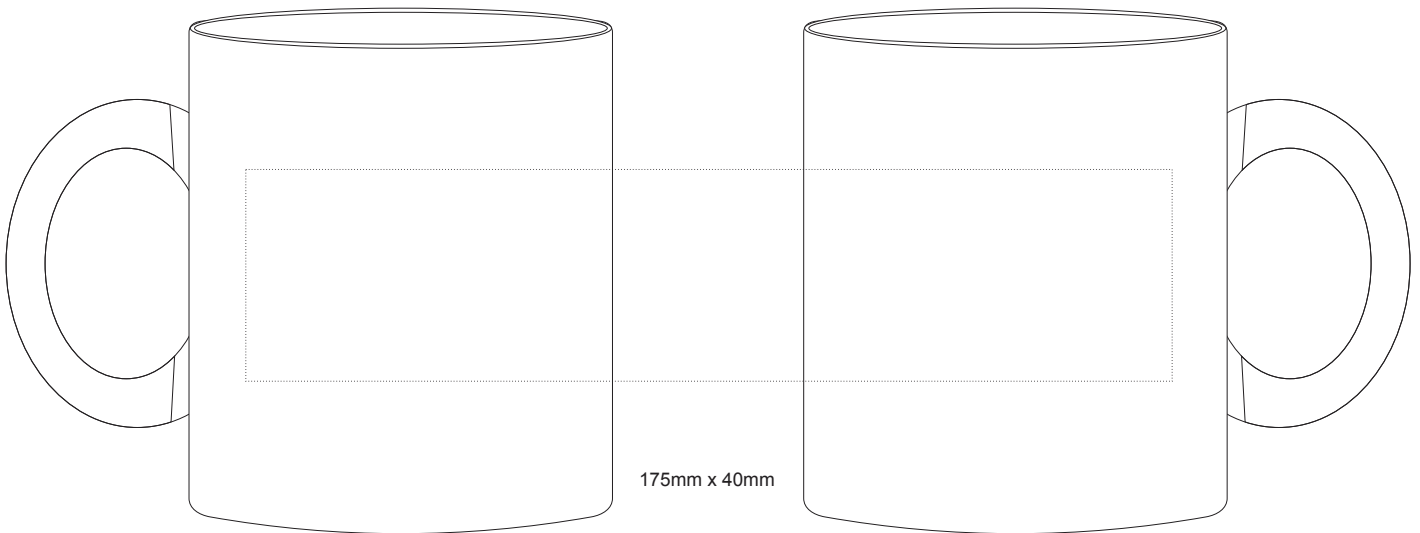

Product: PCCM65  
Product Size: 82mm(w) x 97mm(h)  
Decoration Options: Print

  
*wrap print*  
print area 175x40mm  
Shown at 100% actual size

Facing Left Hand Drinker

Facing Right Hand Drinker

Artwork must remain in grey section to be centred on the mug

175mm x 40mm

Shown at 70% actual size

Pad print size: 40mm(W) x 40mm(H)  
Shown at 70% actual size