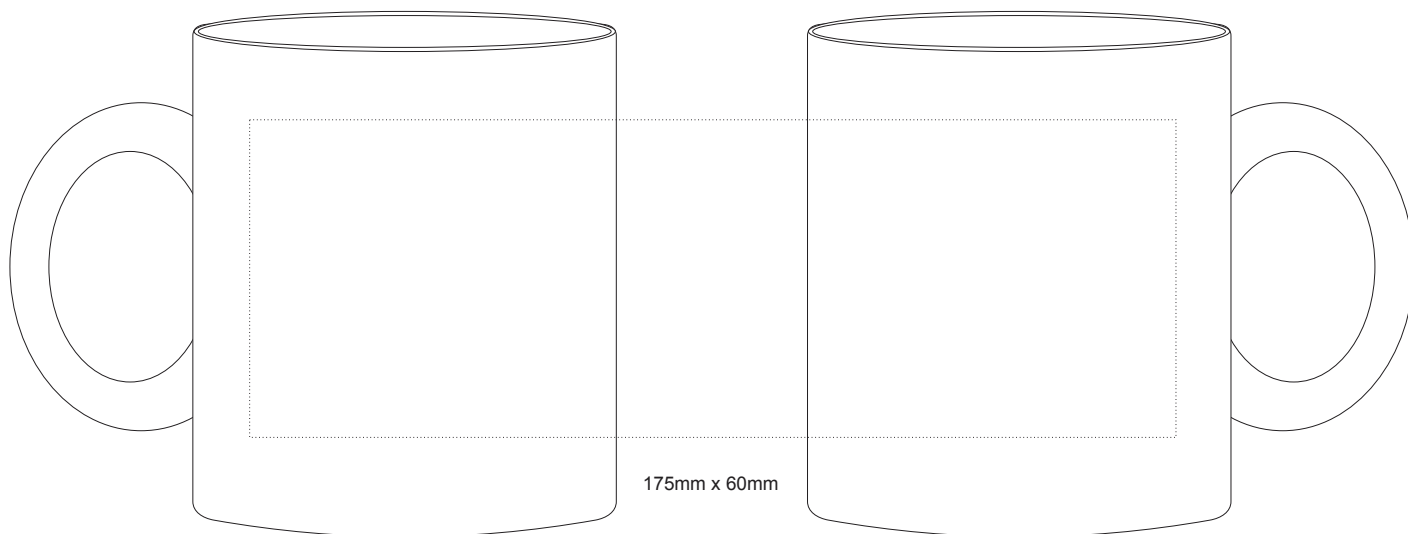

Product: PCCM70  
Product Size: 120mm(w)×113mm(h)  
Decoration Options:

*wrap print*  
print area 175x60mm  
Shown at 100% actual size

Facing Left Hand Drinker

Facing Right Hand Drinker

Artwork must remain in grey section to be centred on the mug

Shown at 70% actual size

Pad print size: 45mm(W)×45mm(H)

Shown at 70% actual size