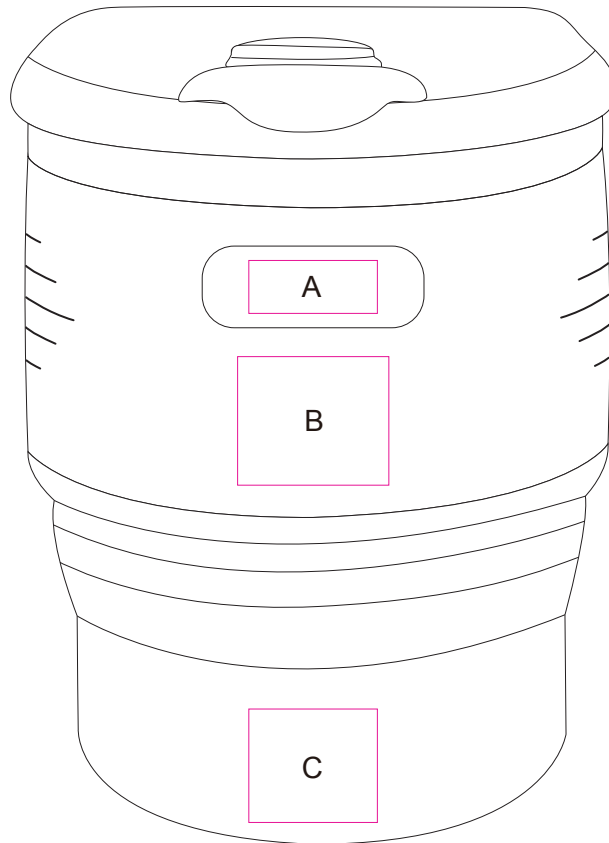

Product: PCD031  
Product Size: 80mm(dia) x 115mm(H)  
Decoration Options: Print

Front

Shown at 100% actual size

A:Print size: 17mm(w) x 7mm(h)

B:Print size: 20mm(w) x 17mm(h)

C:Print size: 17mm(w) x 15mm(h)