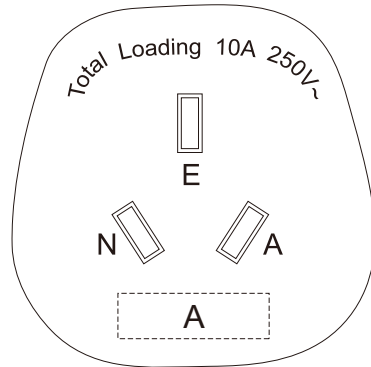

Product: PCH033
Product Size: 48*48*61mm
Decoration Options: Print

Front

A:Print size:20mm(w) x 6mm(h)

Shown at 100% actual size