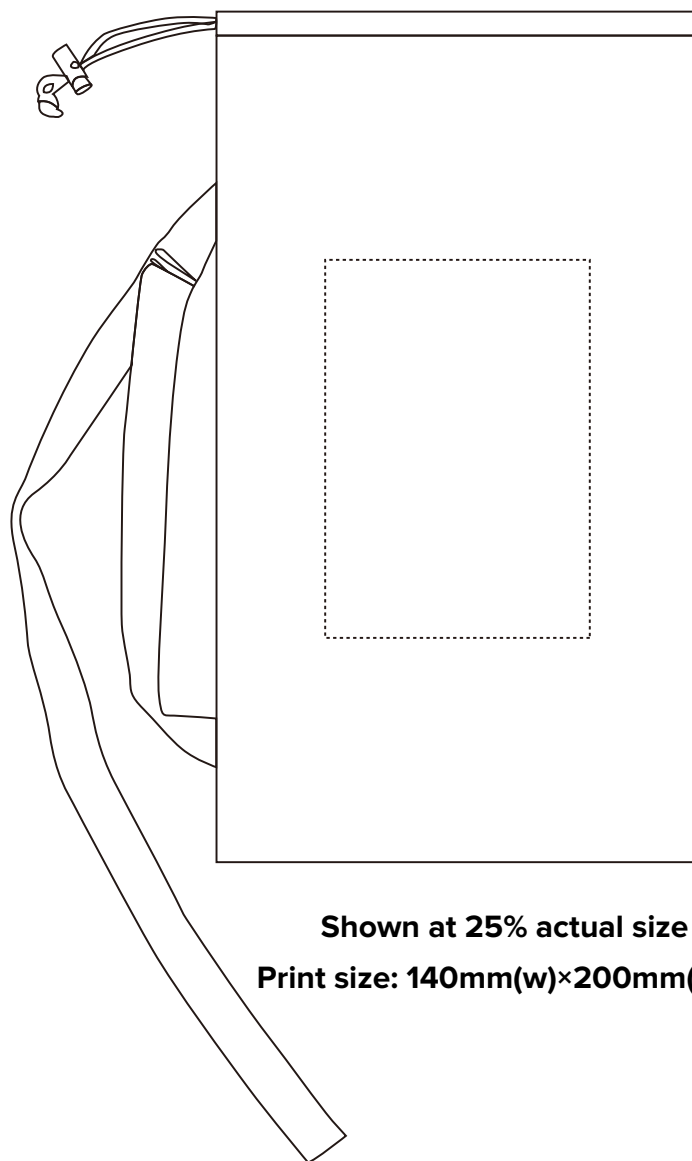

Product: PCH150
Product Size: Standard shaped: Fold: 240 x 70cm After inflating: 230 x 60 x 60cm, Square shaped: Fold: 230 x 70cm
After inflating: 190 x 60 x 60cm, carry bag: 45 x 25.5cm
Decoration Options: Print

Standard shaped

Shown at 10% actual size
Print size: 500mm(w)×300mm(h)

Shown at 25% actual size
Print size: 140mm(w)×200mm(h)

Square shaped

Shown at 10% actual size
Print size: 500mm(w)×300mm(h)

Shown at 25% actual size
Print size: 140mm(w)×200mm(h)