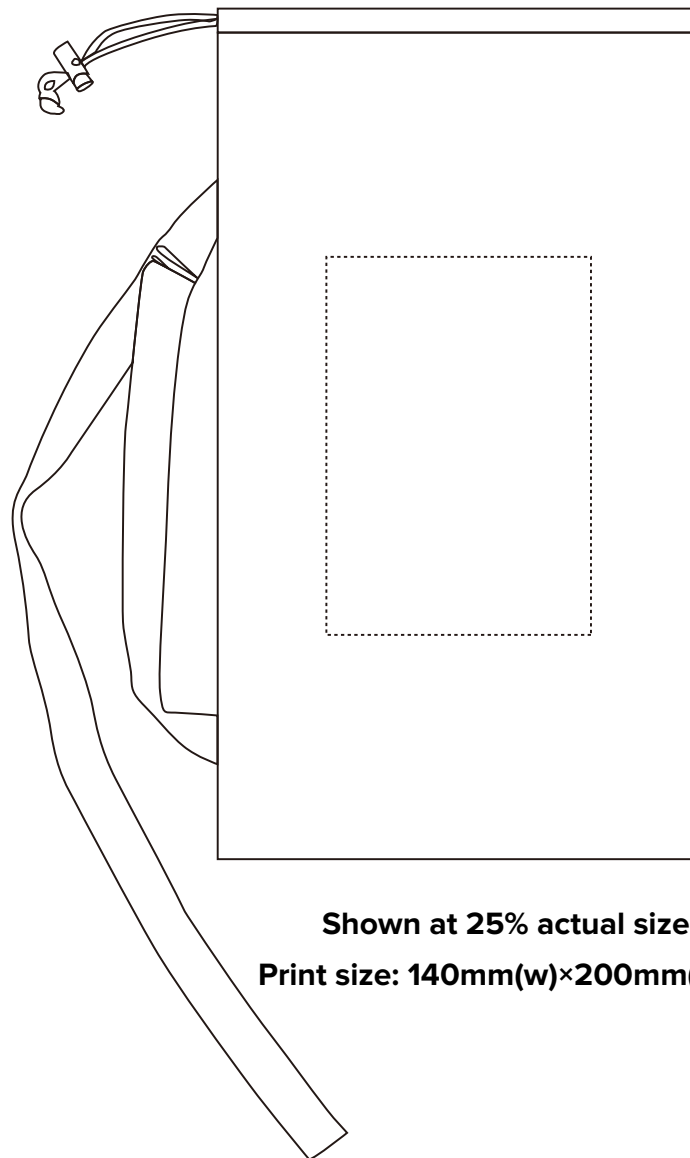

Product: PCH150
Product Size: Standard shaped: Fold: 240 x 70cm After inflating: 230 x 60 x 60cm, Square shaped: Fold: 230 x 70cm
After inflating: 190 x 60 x 60cm, carry bag: 45 x 25.5cm
Decoration Options: Print

Standard shaped

Shown at 10% actual size
Print size: 500mm(w)×300mm(h)

Shown at 25% actual size
Print size: 140mm(w)×200mm(h)

Square shaped

Shown at 10% actual size
Print size: 500mm(w)×300mm(h)

Shown at 25% actual size
Print size: 140mm(w)×200mm(h)