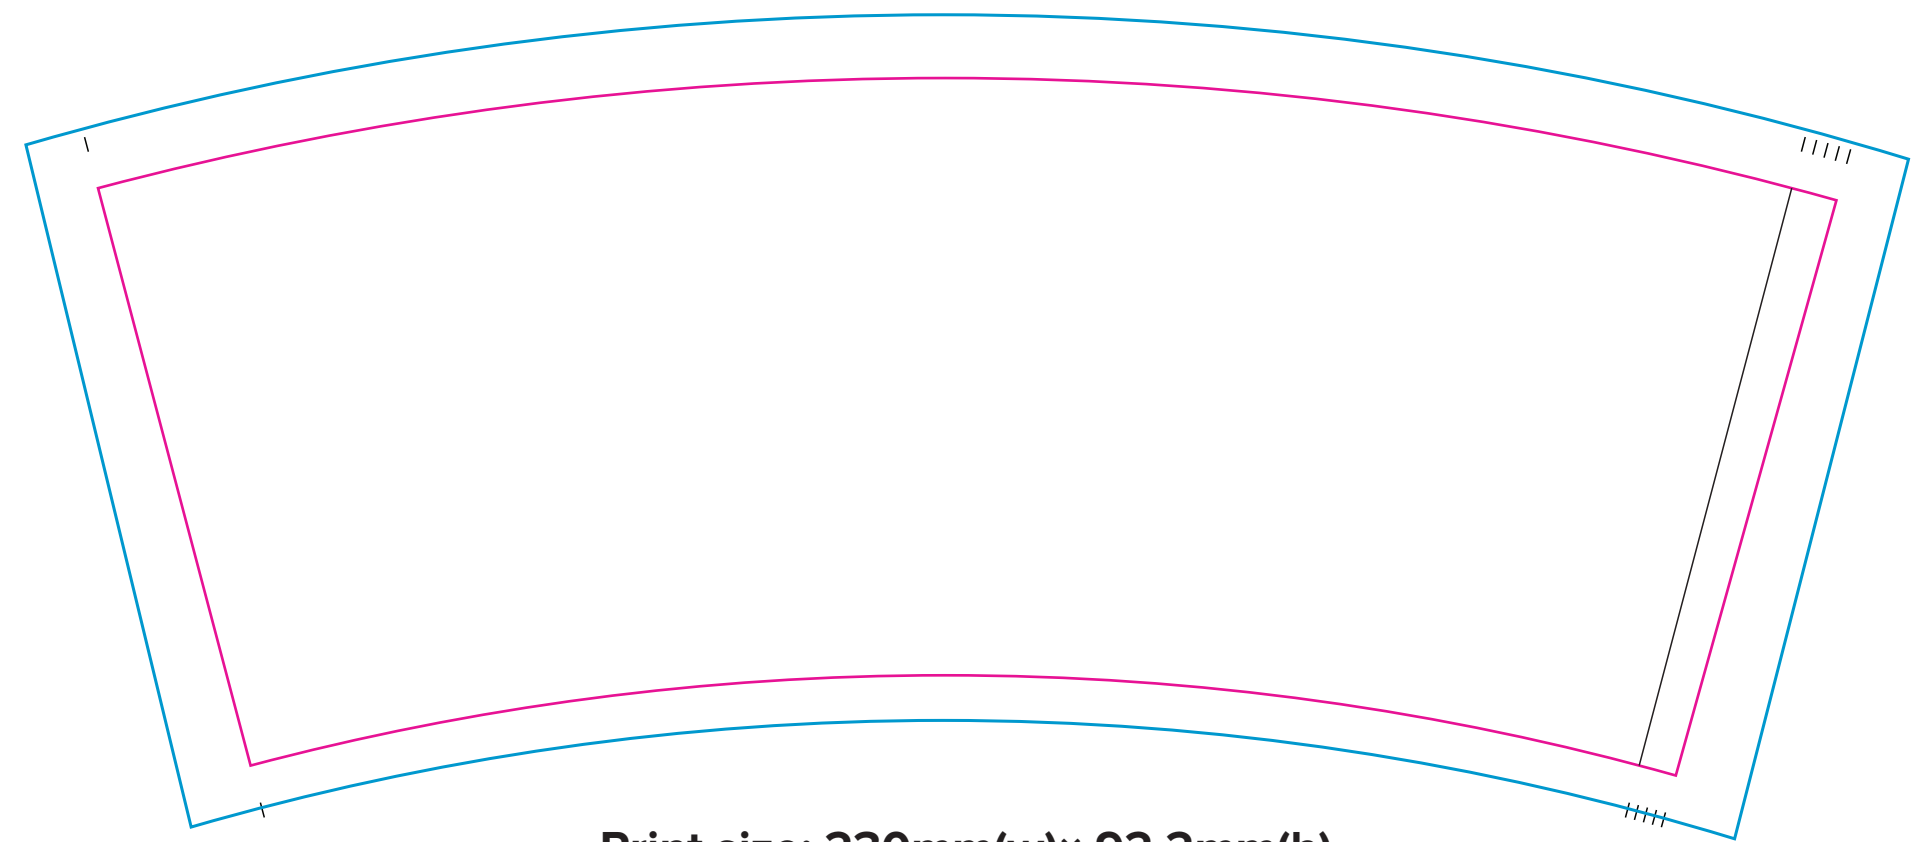

Product: PCH161
Product Size: Plates: 20.9 x 20.9 x 2.5 cm, Bowls: 13.9 x 13.9 x 4 cm
Cups: 9.8(h) x Dia 7(top) x Dia 5 (bottom) cm, Spoons: 12.6 x 2.6 cm
Forks: 12.4 x 2.2 cm

Decoration Options:

* Please note that the print design between the inner face of the bowl, and the outer rim may be slightly misaligned. This is due to the print method used and the different depths involved in the print surface.

— Knife line
— Bleed line

A: Print size: 209mm(w)× 209mm(h)
Shown at 100% actual size

Print size: 230mm(w)× 92.2mm(h)
Shown at 100% actual size

Print size: 139mm(w)× 139mm(h)
Shown at 100% actual size

Print size: 14.5mm(w)× 77mm(h)
Shown at 100% actual size