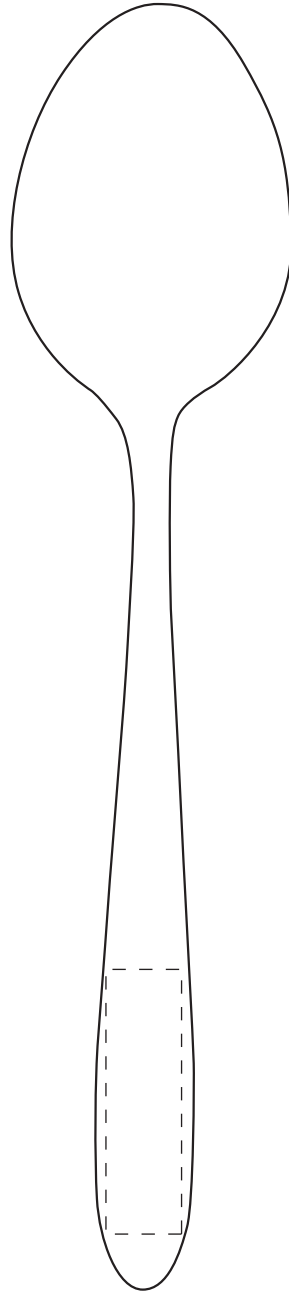

Product: PCH162
Product Size: A: 17mm(w) x 182mm(h), B: 37mm(w) x 170mm(h), C: 24mm(w) x 170mm(h)
D: 61.6mm(w) x 227mm(h), E: 73.3mm(w) x 236mm(h)
Decoration Options:

A: Print size: 5mm(w) x 35mm(h)
Shown at 100% actual size

B: Print size: 10mm(w) x 35mm(h)
Shown at 100% actual size

C: Print size: 10mm(w) x 35mm(h)
Shown at 100% actual size

D: Print size: 25mm(w) x 120mm(h)
Shown at 100% actual size

E: Print size: 25mm(w) x 120mm(h)
Shown at 100% actual size