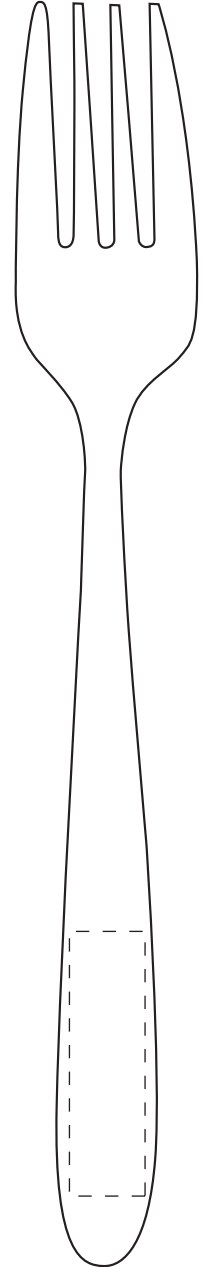

Product: PCH162
Product Size: A: 17mm(w) x 182mm(h), B: 37mm(w) x 170mm(h), C: 24mm(w) x 170mm(h)
D: 61.6mm(w) x 227mm(h), E: 73.3mm(w) x 236mm(h)
Decoration Options:

A: Print size: 5mm(w) x 35mm(h)
Shown at 100% actual size

B: Print size: 10mm(w) x 35mm(h)
Shown at 100% actual size

C: Print size: 10mm(w) x 35mm(h)
Shown at 100% actual size

D: Print size: 25mm(w) x 120mm(h)
Shown at 100% actual size

E: Print size: 25mm(w) x 120mm(h)
Shown at 100% actual size