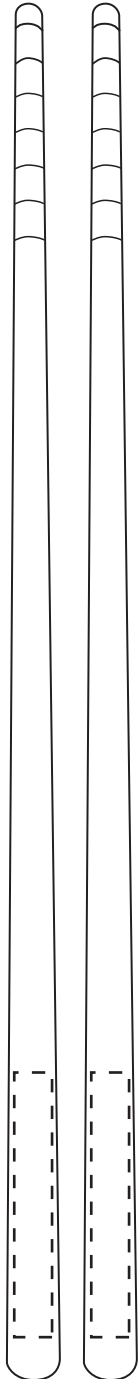

Product: PCH162
Product Size: A: 17mm(w) x 182mm(h), B: 37mm(w) x 170mm(h), C: 24mm(w) x 170mm(h)
D: 61.6mm(w) x 227mm(h), E: 73.3mm(w) x 236mm(h)
Decoration Options:

A: Print size: 5mm(w) x 35mm(h)
Shown at 100% actual size

B: Print size: 10mm(w) x 35mm(h)
Shown at 100% actual size

C: Print size: 10mm(w) x 35mm(h)
Shown at 100% actual size

D: Print size: 25mm(w) x 120mm(h)
Shown at 100% actual size

E: Print size: 25mm(w) x 120mm(h)
Shown at 100% actual size