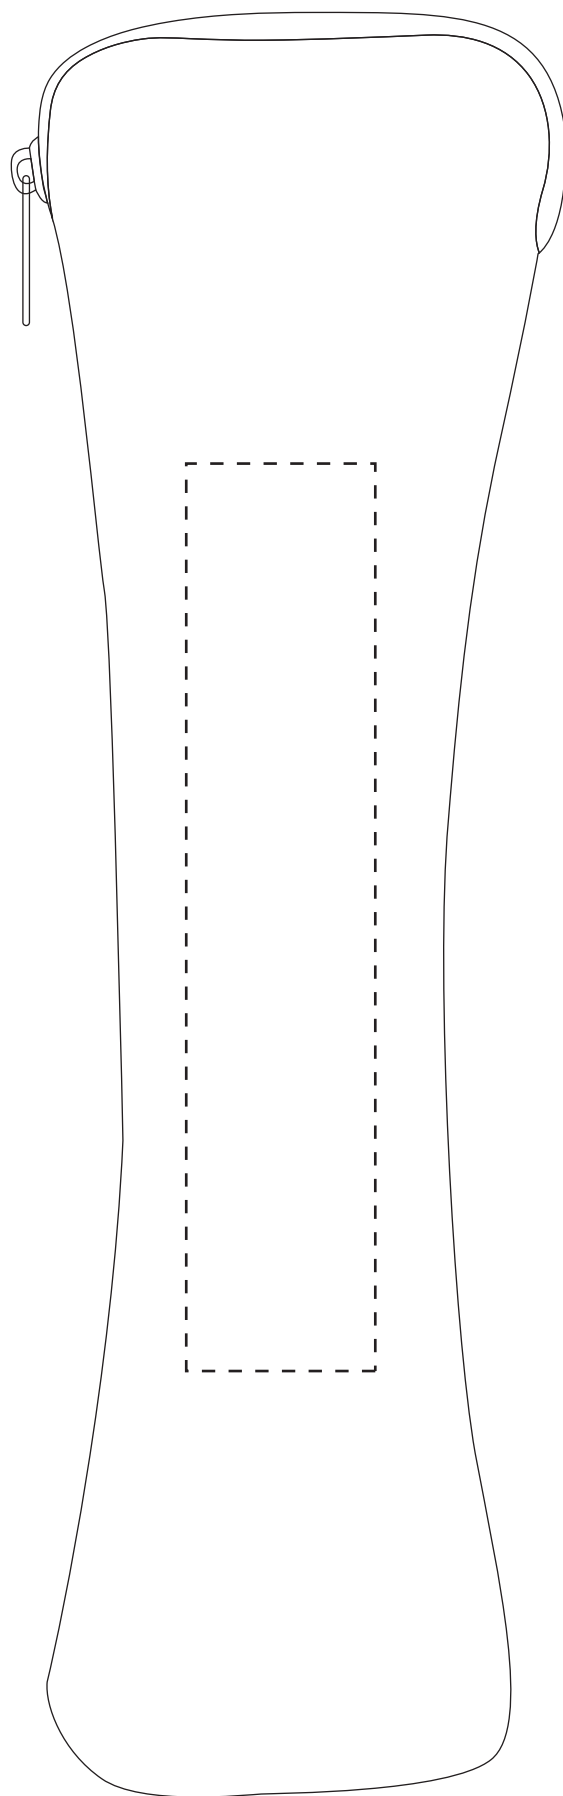

Product: PCH162
Product Size: A: 17mm(w) x 182mm(h), B: 37mm(w) x 170mm(h), C: 24mm(w) x 170mm(h)
D: 61.6mm(w) x 227mm(h), E: 73.3mm(w) x 236mm(h)
Decoration Options:

A: Print size: 5mm(w) x 35mm(h)
Shown at 100% actual size

B: Print size: 10mm(w) x 35mm(h)
Shown at 100% actual size

C: Print size: 10mm(w) x 35mm(h)
Shown at 100% actual size

D: Print size: 25mm(w) x 120mm(h)
Shown at 100% actual size

E: Print size: 25mm(w) x 120mm(h)
Shown at 100% actual size