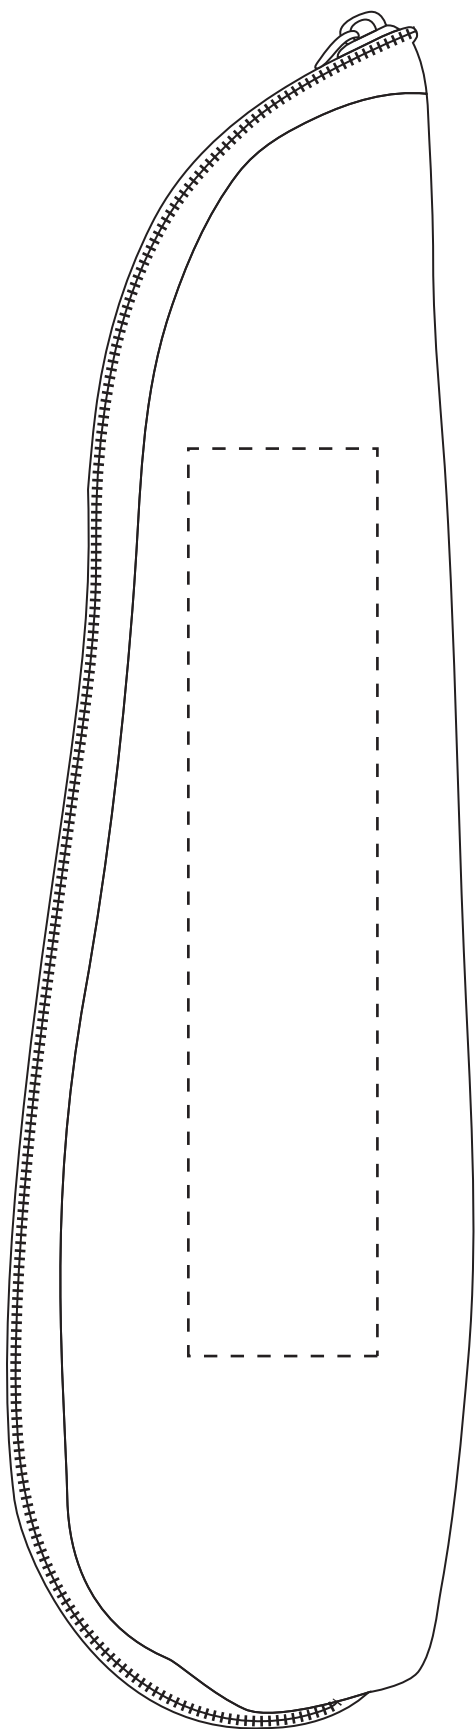

Product: PCH162
Product Size: A: 17mm(w) x 182mm(h), B: 37mm(w) x 170mm(h), C: 24mm(w) x 170mm(h)
D: 61.6mm(w) x 227mm(h), E: 73.3mm(w) x 236mm(h)
Decoration Options:

A: Print size: 5mm(w) x 35mm(h)
Shown at 100% actual size

B: Print size: 10mm(w) x 35mm(h)
Shown at 100% actual size

C: Print size: 10mm(w) x 35mm(h)
Shown at 100% actual size

D: Print size: 25mm(w) x 120mm(h)
Shown at 100% actual size

E: Print size: 25mm(w) x 120mm(h)
Shown at 100% actual size