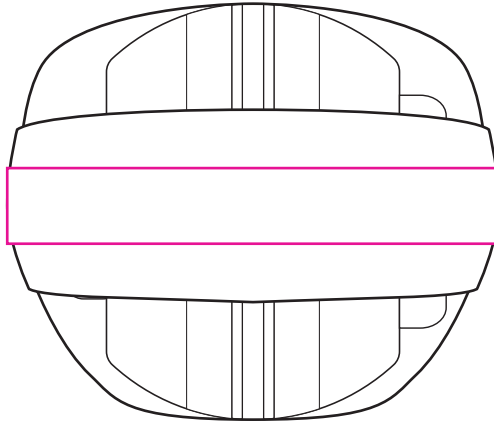

Product:PCH255
Product Size: 65mm(w)×55mm(h)
Decoration Options:

Print size:65mm(w)×10mm(h)
Shown at 100% actual size