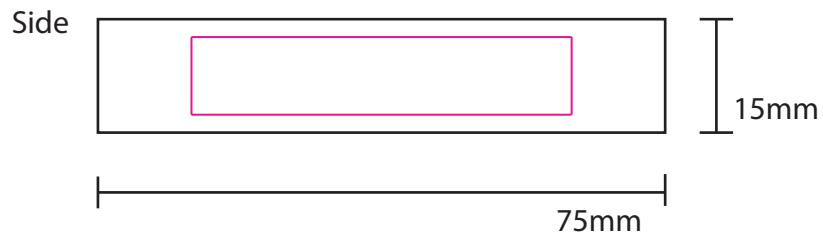

Product: PCH311
Product Size: 75mm(w) x 15mm(h) x 25mm(d)
Decoration Options: Screen print

Not actual size

Print size:50mm(w) x 10mm(h)