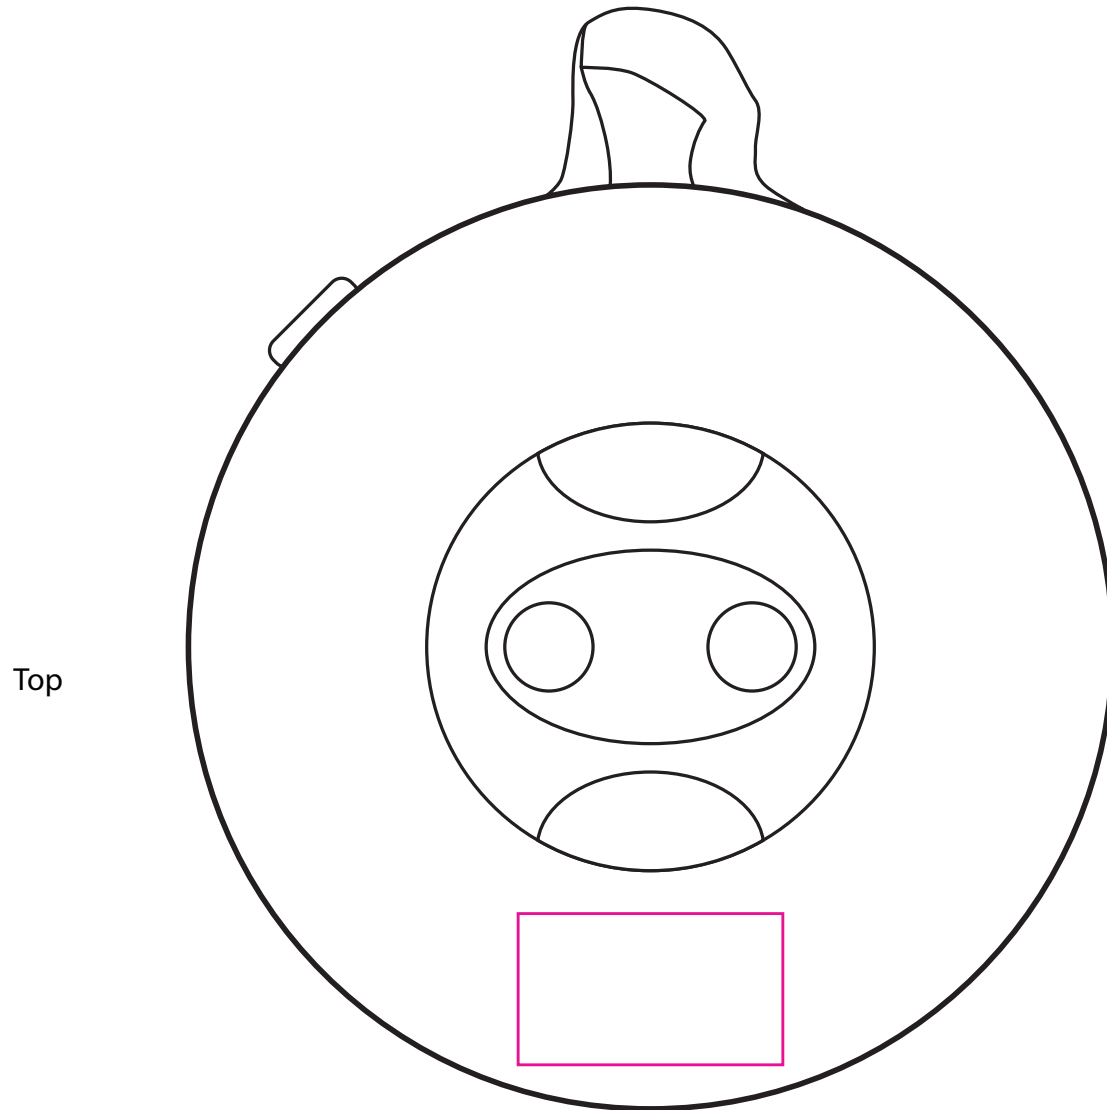

Product: PCH320  
Product Size: fold size 245mm(dia) x 60mm(d) / unfold size 245mm(dia) x 450mm(h)  
Decoration Options: Print

Top

Shown at 50% actual size  
Print size:70mm(w) x 40mm(h)