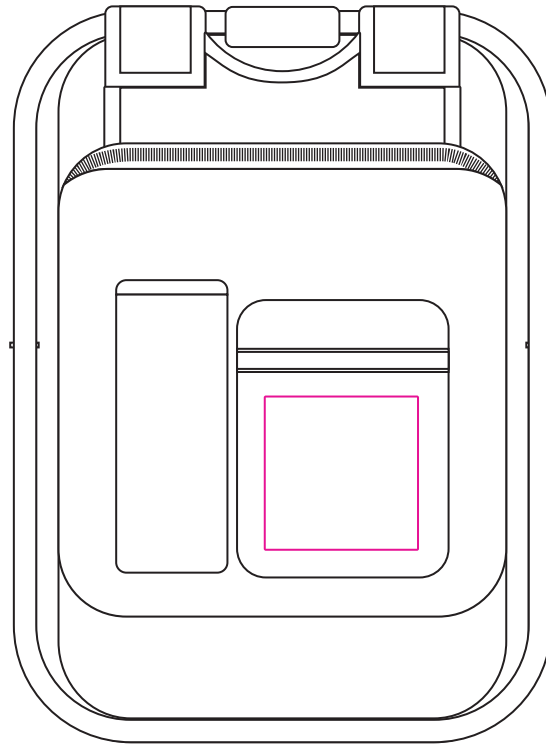

Product: PCH324
Product Size: 360mm(w) x 490mm(h)
Decoration Options: Screen print

Shown at 20% actual size
Print size:100mm(w) x 100mm(h)