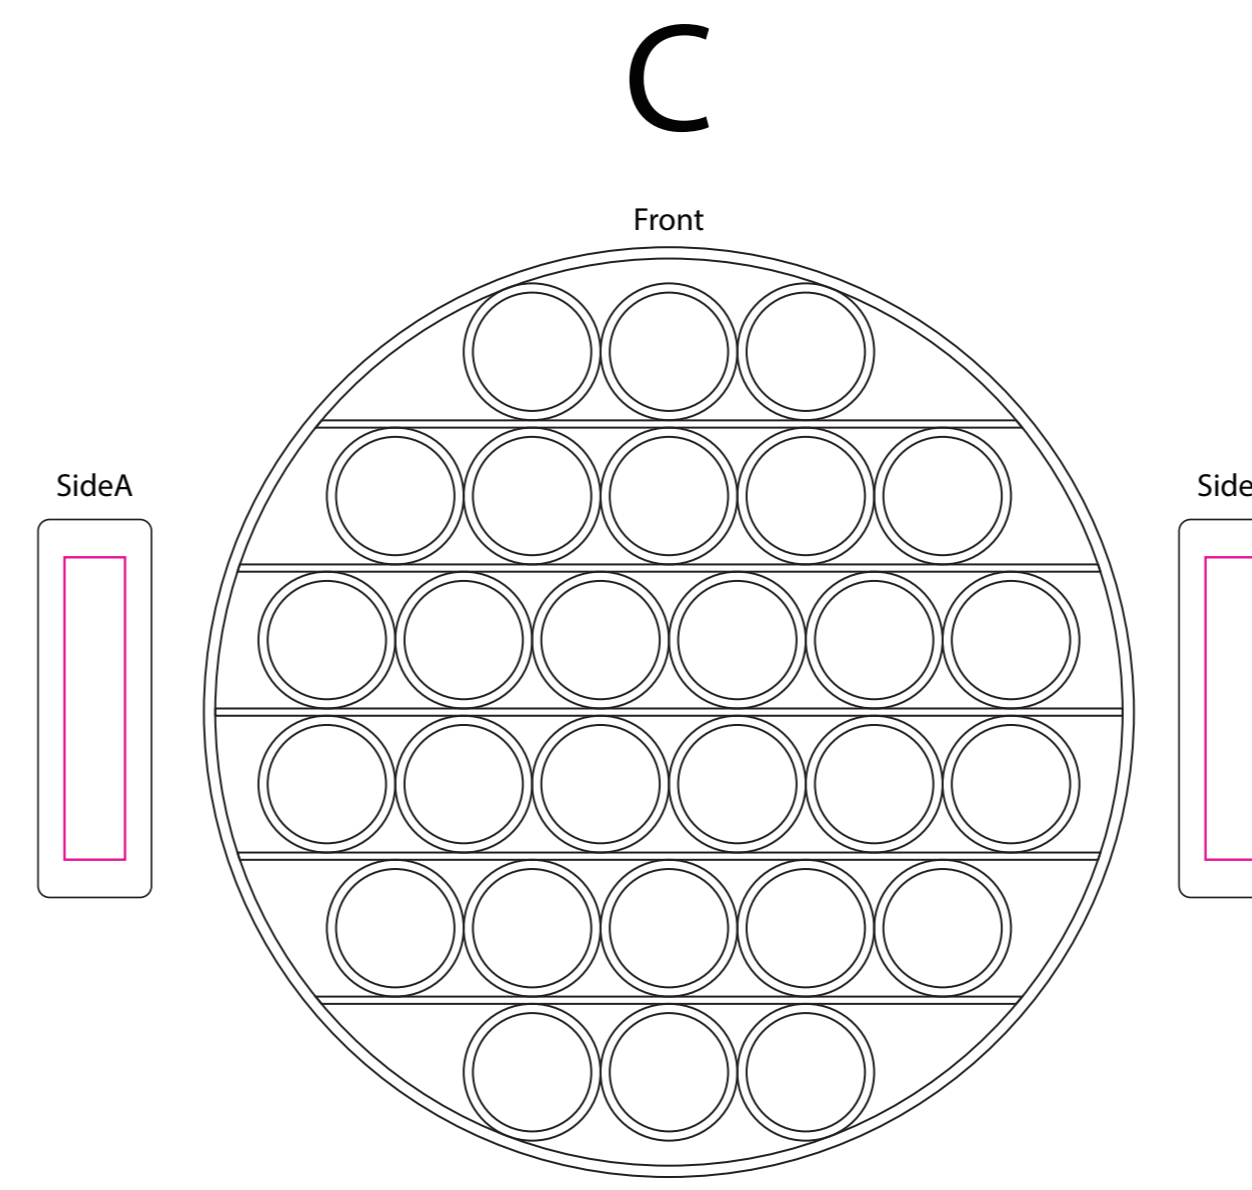

Standard Shapes

Shown at 100% actual size
 Print size:8mm(w) x 40mm(h)

Shown at 100% actual size
 Print size:8mm(w) x 40mm(h)

Shown at 100% actual size
 Print size:8mm(w) x 40mm(h)

Shown at 100% actual size
 Print size:8mm(w) x 40mm(h)

Cartoon shapes

Shown at 100% actual size
 Print size:8mm(w) x 40mm(h)

Shown at 100% actual size
 Print size:8mm(w) x 40mm(h)

Shown at 100% actual size
 Print size:8mm(w) x 40mm(h)

Shown at 100% actual size
 Print size:8mm(w) x 40mm(h)

Shown at 100% actual size
 SideA: Print size:8mm(w) x 40mm(h)
 SideB/C: Print size:30mm(w) x 8mm(h)

Shown at 100% actual size
 Print size:15mm(w) x 8mm(h)

Shown at 100% actual size
 SideA/B: Print size:8mm(w) x 30mm(h)
 SideC: Print size:40mm(w) x 8mm(h)

Shown at 100% actual size
 Print size:40mm(w) x 8mm(h)