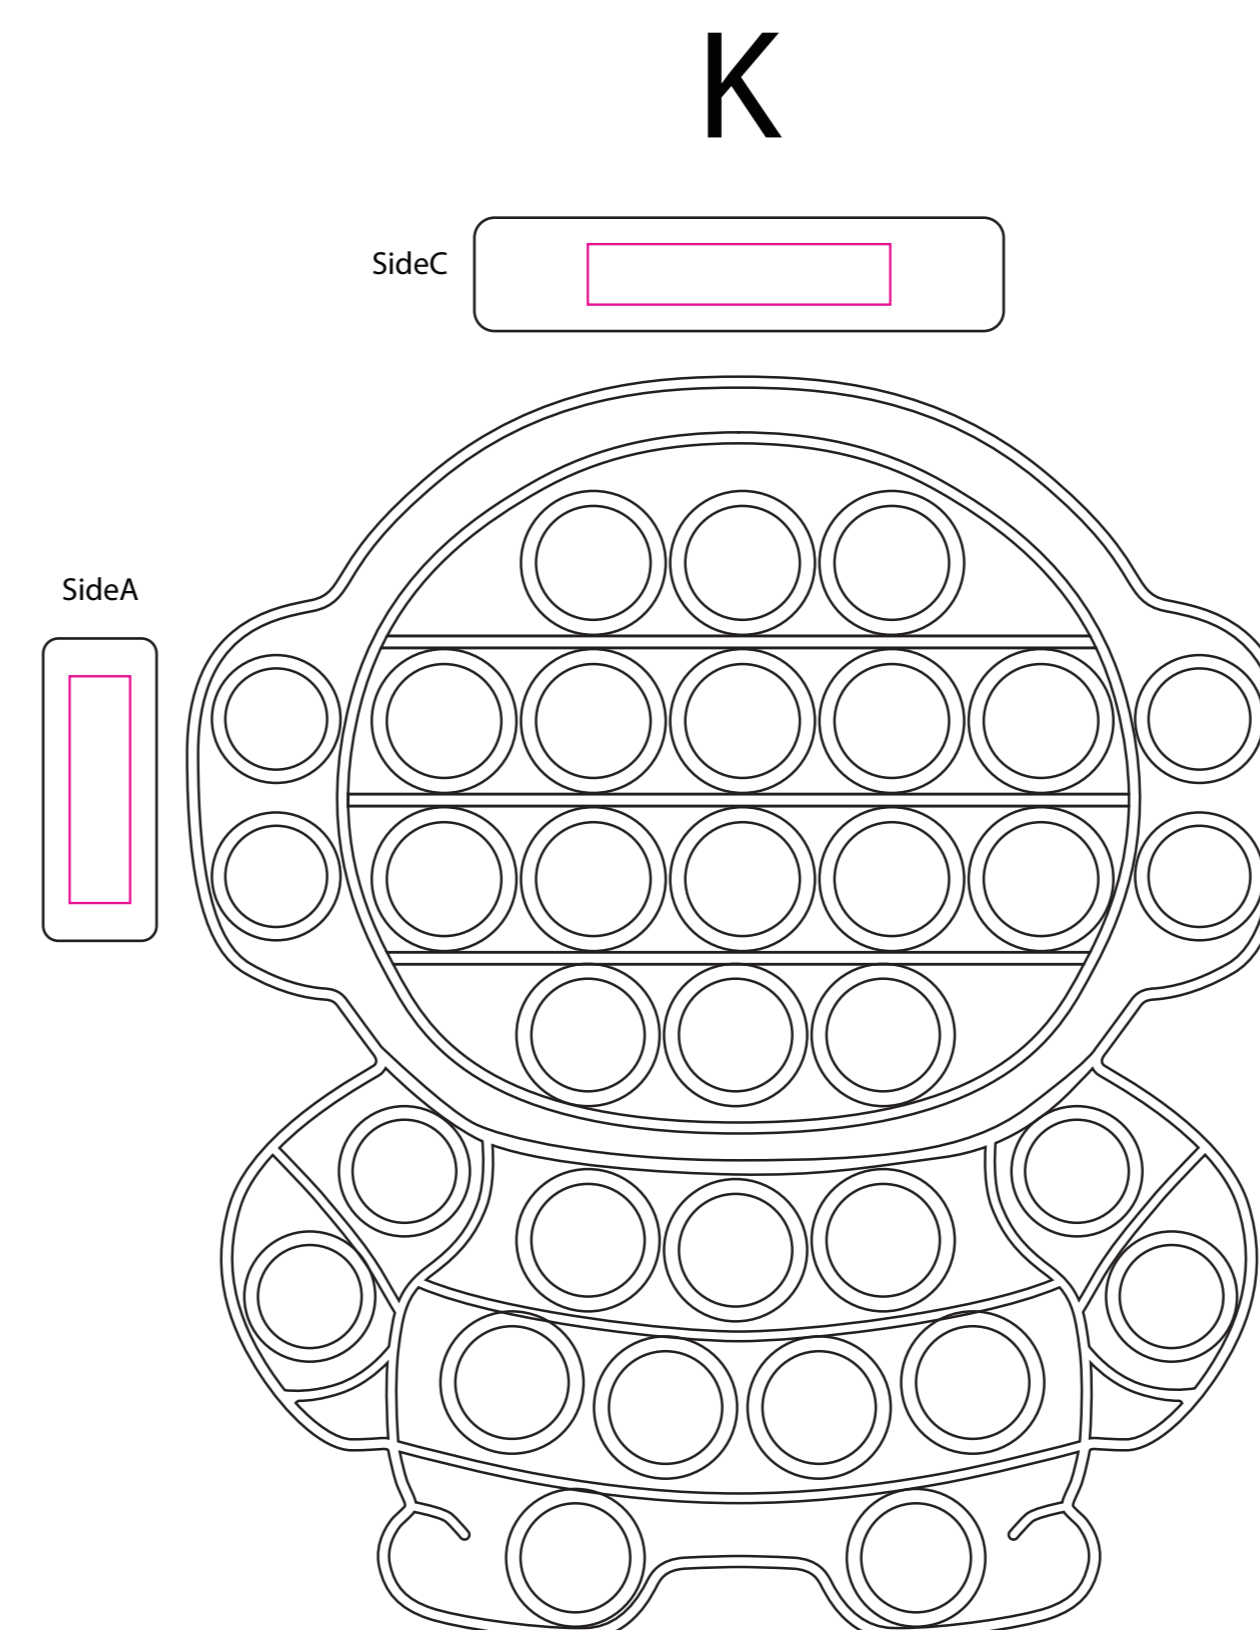

Standard Shapes

Shown at 100% actual size
 Print size:8mm(w) x 40mm(h)

Shown at 100% actual size
 Print size:8mm(w) x 40mm(h)

Shown at 100% actual size
 Print size:8mm(w) x 40mm(h)

Shown at 100% actual size
 Print size:8mm(w) x 40mm(h)

Cartoon shapes

Shown at 100% actual size
 Print size:8mm(w) x 40mm(h)

Shown at 100% actual size
 Print size:8mm(w) x 40mm(h)

Shown at 100% actual size
 Print size:8mm(w) x 40mm(h)

Shown at 100% actual size
 Print size:8mm(w) x 40mm(h)

Shown at 100% actual size
 SideA: Print size:8mm(w) x 40mm(h)
 SideB/C: Print size:30mm(w) x 8mm(h)

Shown at 100% actual size
 Print size:15mm(w) x 8mm(h)

Shown at 100% actual size
 SideA/B: Print size:8mm(w) x 30mm(h)
 SideC: Print size:40mm(w) x 8mm(h)

Shown at 100% actual size
 Print size:40mm(w) x 8mm(h)