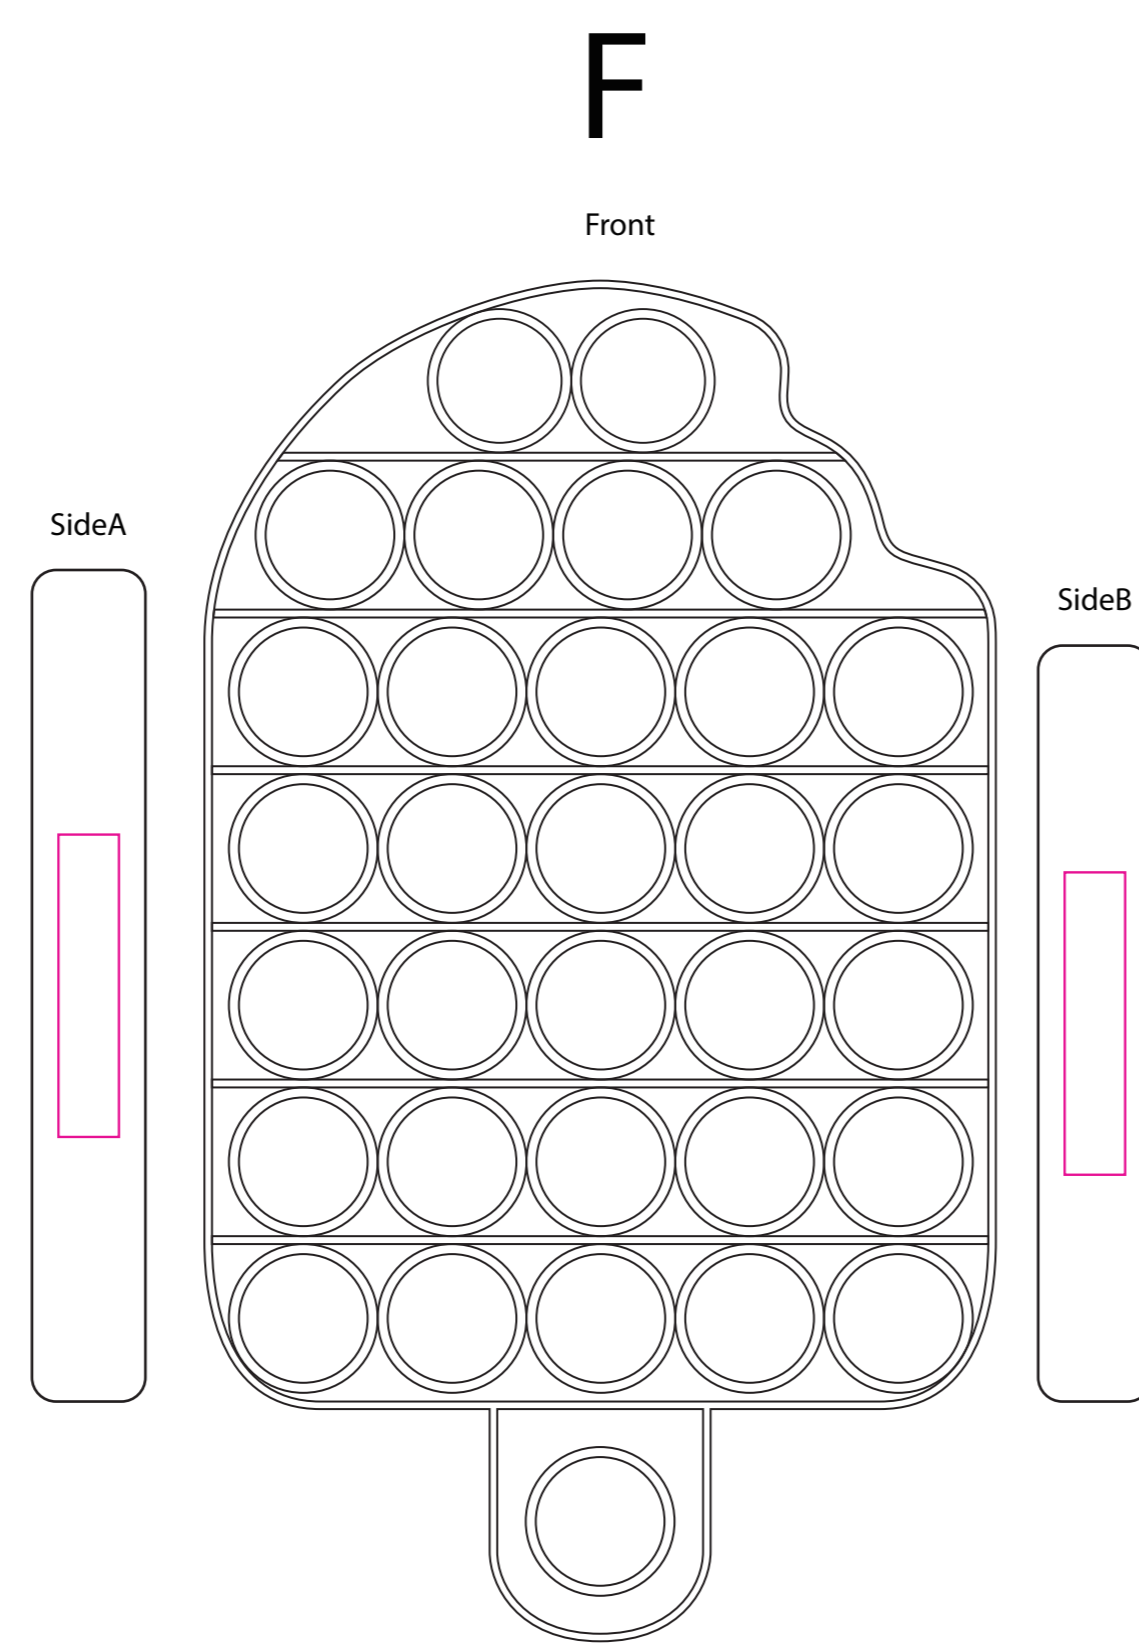

Standard Shapes

Shown at 100% actual size
 Print size:8mm(w) x 40mm(h)

Shown at 100% actual size
 Print size:8mm(w) x 40mm(h)

Shown at 100% actual size
 Print size:8mm(w) x 40mm(h)

Shown at 100% actual size
 Print size:8mm(w) x 40mm(h)

Cartoon shapes

Shown at 100% actual size
 Print size:8mm(w) x 40mm(h)

Shown at 100% actual size
 Print size:8mm(w) x 40mm(h)

Shown at 100% actual size
 Print size:8mm(w) x 40mm(h)

Shown at 100% actual size
 Print size:8mm(w) x 40mm(h)

Shown at 100% actual size
 SideA: Print size:8mm(w) x 40mm(h)
 SideB/C: Print size:30mm(w) x 8mm(h)

Shown at 100% actual size
 Print size:15mm(w) x 8mm(h)

Shown at 100% actual size
 SideA/B: Print size:8mm(w) x 30mm(h)
 SideC: Print size:40mm(w) x 8mm(h)

Shown at 100% actual size
 Print size:40mm(w) x 8mm(h)