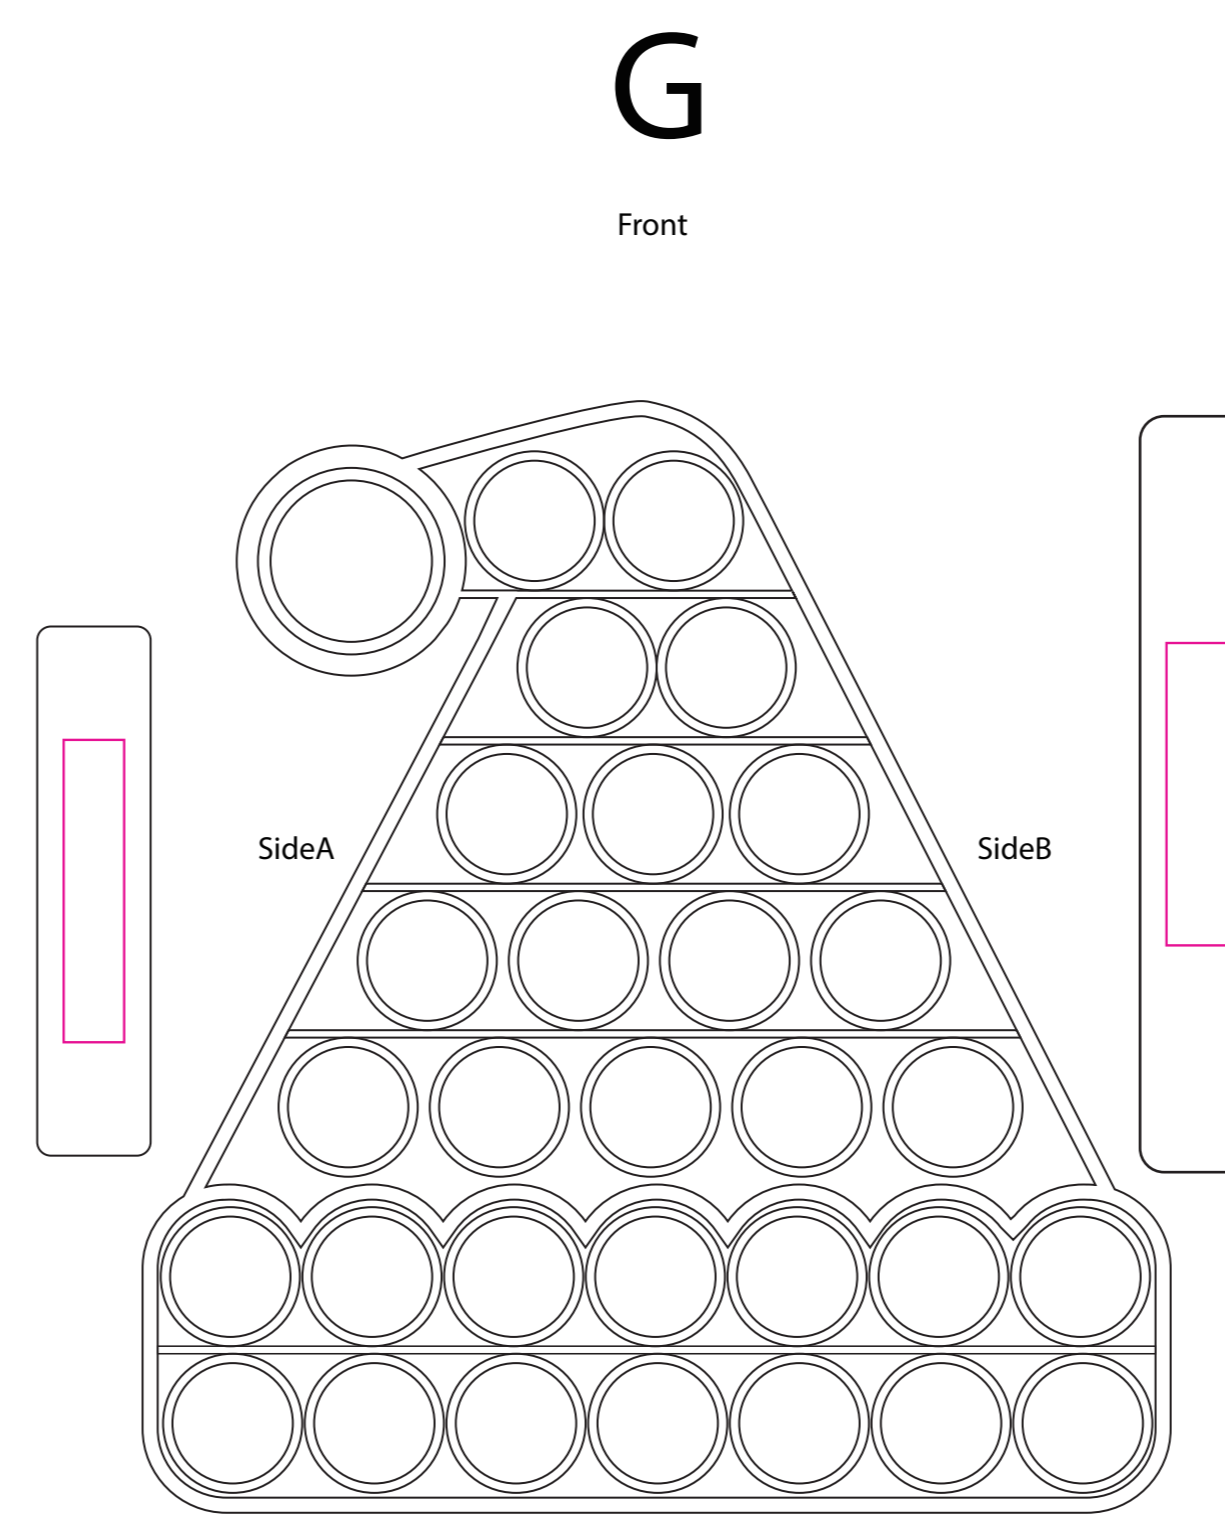

Standard Shapes

Shown at 100% actual size
 Print size:8mm(w) x 40mm(h)

Shown at 100% actual size
 Print size:8mm(w) x 40mm(h)

Shown at 100% actual size
 Print size:8mm(w) x 40mm(h)

Shown at 100% actual size
 Print size:8mm(w) x 40mm(h)

Cartoon shapes

Shown at 100% actual size
 Print size:8mm(w) x 40mm(h)

Shown at 100% actual size
 Print size:8mm(w) x 40mm(h)

Shown at 100% actual size
 Print size:8mm(w) x 40mm(h)

Shown at 100% actual size
 Print size:8mm(w) x 40mm(h)

Shown at 100% actual size
 SideA: Print size:8mm(w) x 40mm(h)
 SideB/C: Print size:30mm(w) x 8mm(h)

Shown at 100% actual size
 Print size:15mm(w) x 8mm(h)

Shown at 100% actual size
 SideA/B: Print size:8mm(w) x 30mm(h)
 SideC: Print size:40mm(w) x 8mm(h)

Shown at 100% actual size
 Print size:40mm(w) x 8mm(h)