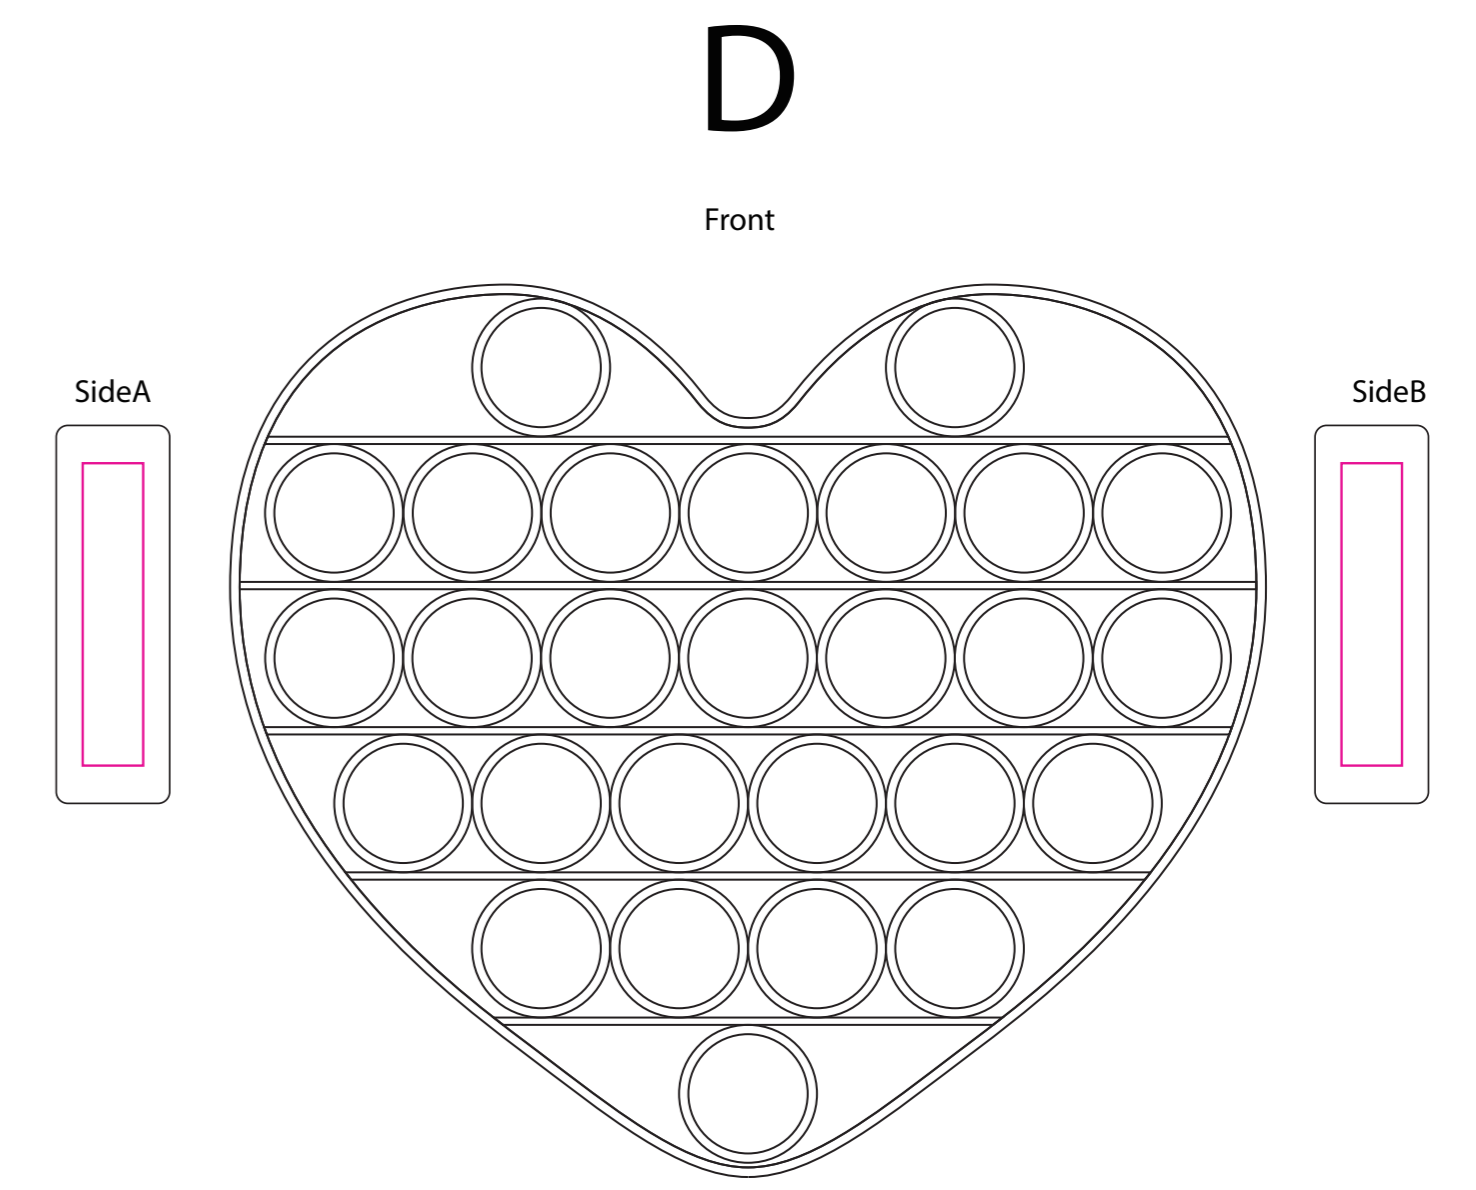

Standard Shapes

Shown at 100% actual size
 Print size:8mm(w) x 40mm(h)

Shown at 100% actual size
 Print size:8mm(w) x 40mm(h)

Shown at 100% actual size
 Print size:8mm(w) x 40mm(h)

Shown at 100% actual size
 Print size:8mm(w) x 40mm(h)

Cartoon shapes

Shown at 100% actual size
 Print size:8mm(w) x 40mm(h)

Shown at 100% actual size
 Print size:8mm(w) x 40mm(h)

Shown at 100% actual size
 Print size:8mm(w) x 40mm(h)

Shown at 100% actual size
 Print size:8mm(w) x 40mm(h)

Shown at 100% actual size
 SideA: Print size:8mm(w) x 40mm(h)
 SideB/C: Print size:30mm(w) x 8mm(h)

Shown at 100% actual size
 Print size:15mm(w) x 8mm(h)

Shown at 100% actual size
 SideA/B: Print size:8mm(w) x 30mm(h)
 SideC: Print size:40mm(w) x 8mm(h)

Shown at 100% actual size
 Print size:40mm(w) x 8mm(h)