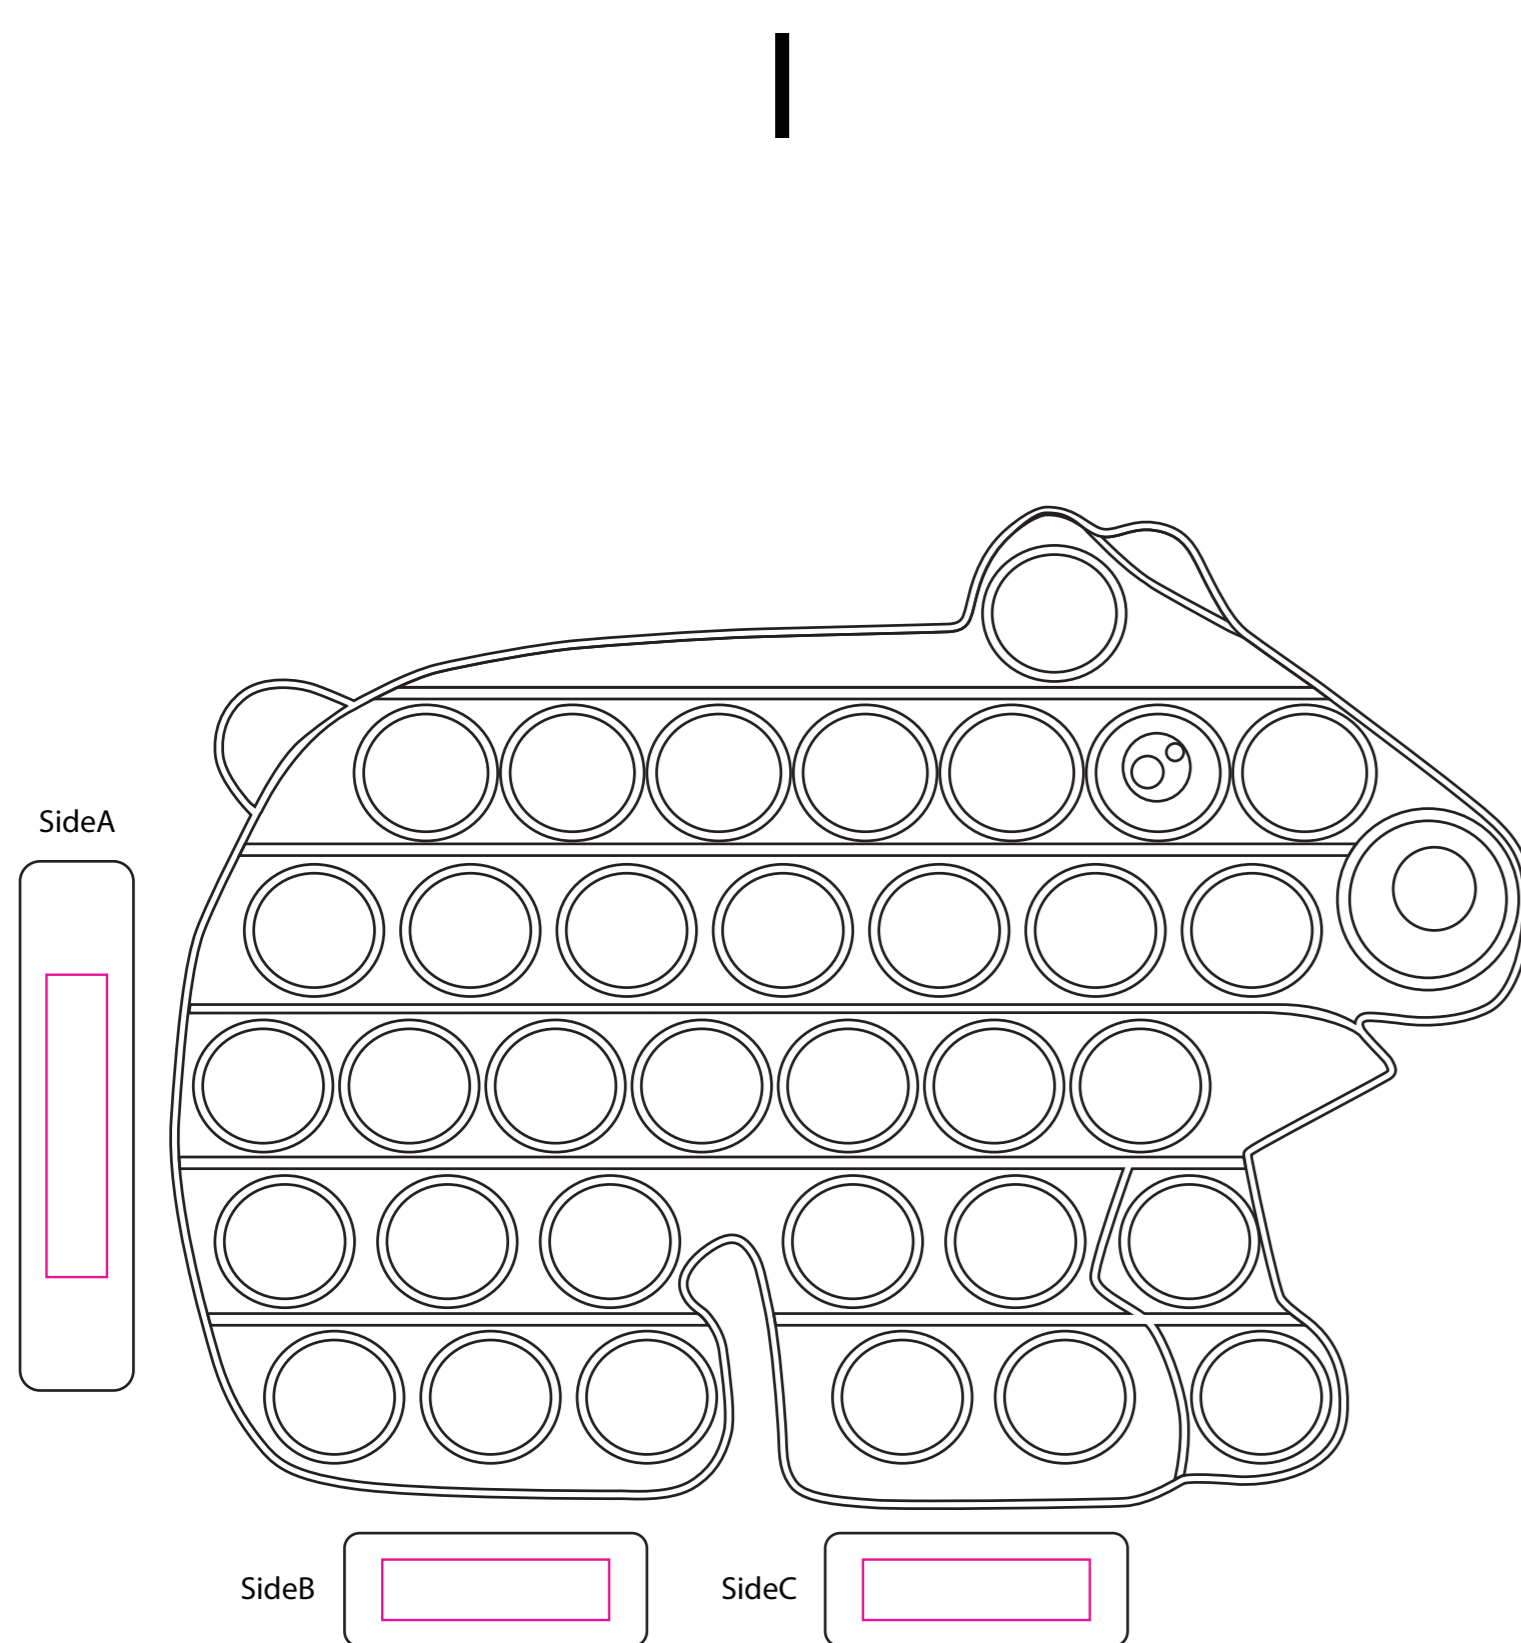

Standard Shapes

Shown at 100% actual size
 Print size:8mm(w) x 40mm(h)

Shown at 100% actual size
 Print size:8mm(w) x 40mm(h)

Shown at 100% actual size
 Print size:8mm(w) x 40mm(h)

Shown at 100% actual size
 Print size:8mm(w) x 40mm(h)

Cartoon shapes

Shown at 100% actual size
 Print size:8mm(w) x 40mm(h)

Shown at 100% actual size
 Print size:8mm(w) x 40mm(h)

Shown at 100% actual size
 Print size:8mm(w) x 40mm(h)

Shown at 100% actual size
 Print size:8mm(w) x 40mm(h)

Shown at 100% actual size
 SideA: Print size:8mm(w) x 40mm(h)
 SideB/C: Print size:30mm(w) x 8mm(h)

Shown at 100% actual size
 Print size:15mm(w) x 8mm(h)

Shown at 100% actual size
 SideA/B: Print size:8mm(w) x 30mm(h)
 SideC: Print size:40mm(w) x 8mm(h)

Shown at 100% actual size
 Print size:40mm(w) x 8mm(h)