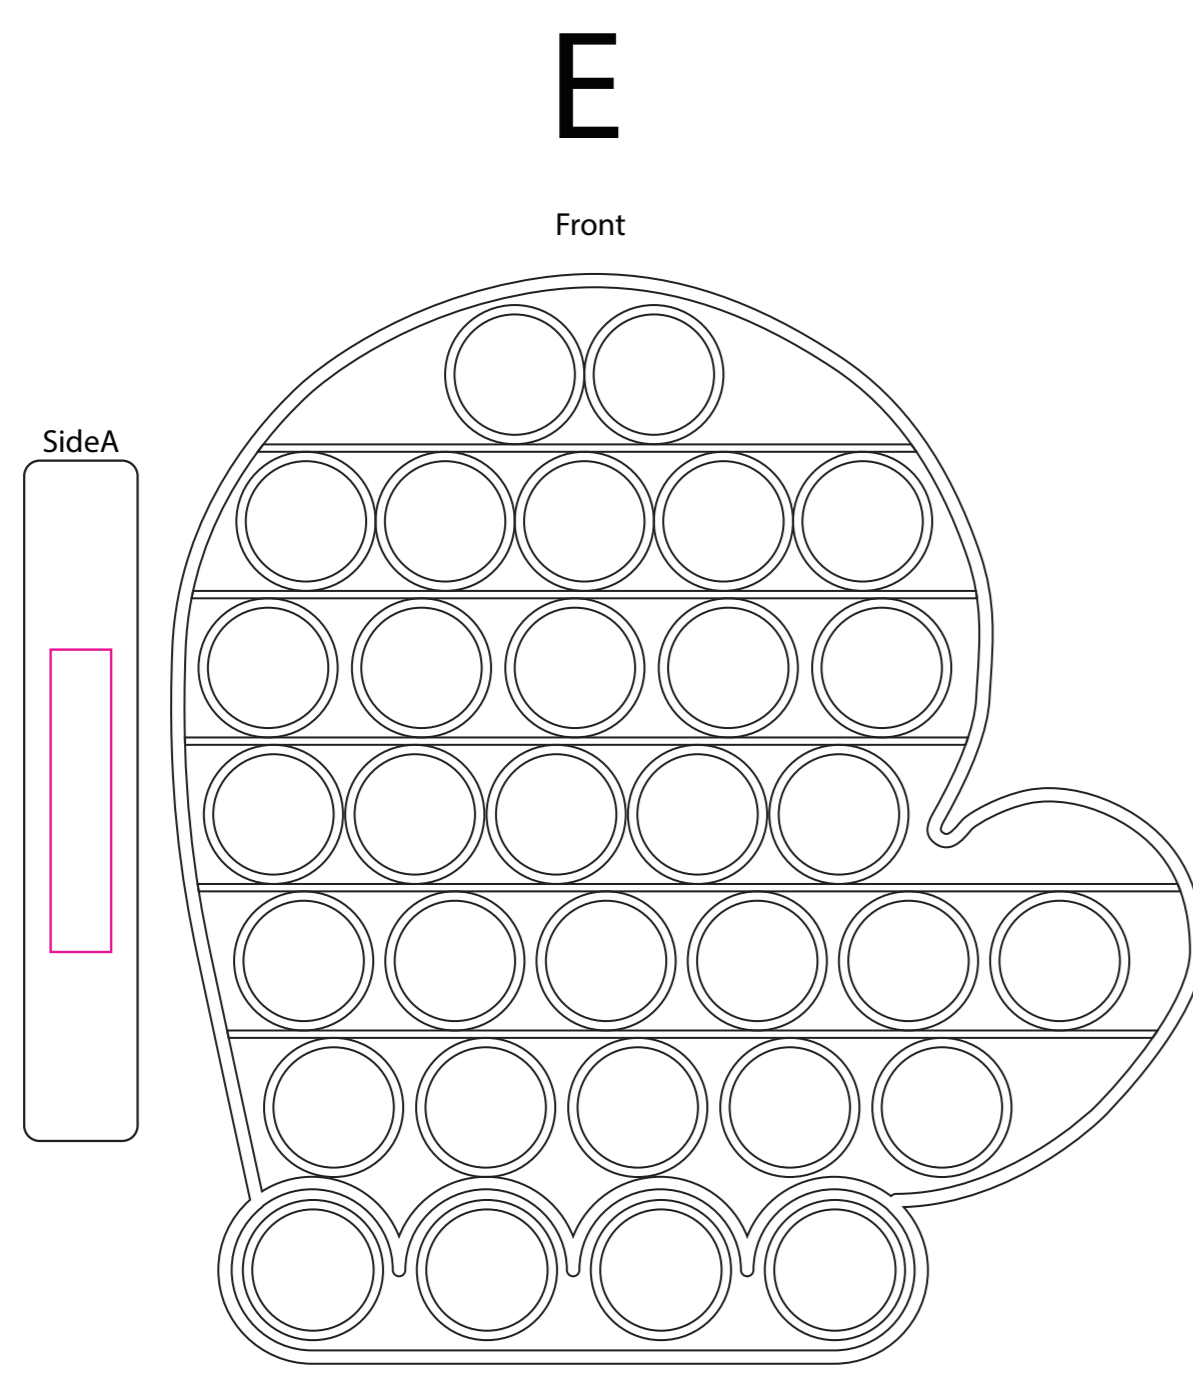

Standard Shapes

Shown at 100% actual size
 Print size:8mm(w) x 40mm(h)

Shown at 100% actual size
 Print size:8mm(w) x 40mm(h)

Shown at 100% actual size
 Print size:8mm(w) x 40mm(h)

Shown at 100% actual size
 Print size:8mm(w) x 40mm(h)

Cartoon shapes

Shown at 100% actual size
 Print size:8mm(w) x 40mm(h)

Shown at 100% actual size
 Print size:8mm(w) x 40mm(h)

Shown at 100% actual size
 Print size:8mm(w) x 40mm(h)

Shown at 100% actual size
 Print size:8mm(w) x 40mm(h)

Shown at 100% actual size
 SideA: Print size:8mm(w) x 40mm(h)
 SideB/C: Print size:30mm(w) x 8mm(h)

Shown at 100% actual size
 Print size:15mm(w) x 8mm(h)

Shown at 100% actual size
 SideA/B: Print size:8mm(w) x 30mm(h)
 SideC: Print size:40mm(w) x 8mm(h)

Shown at 100% actual size
 Print size:40mm(w) x 8mm(h)