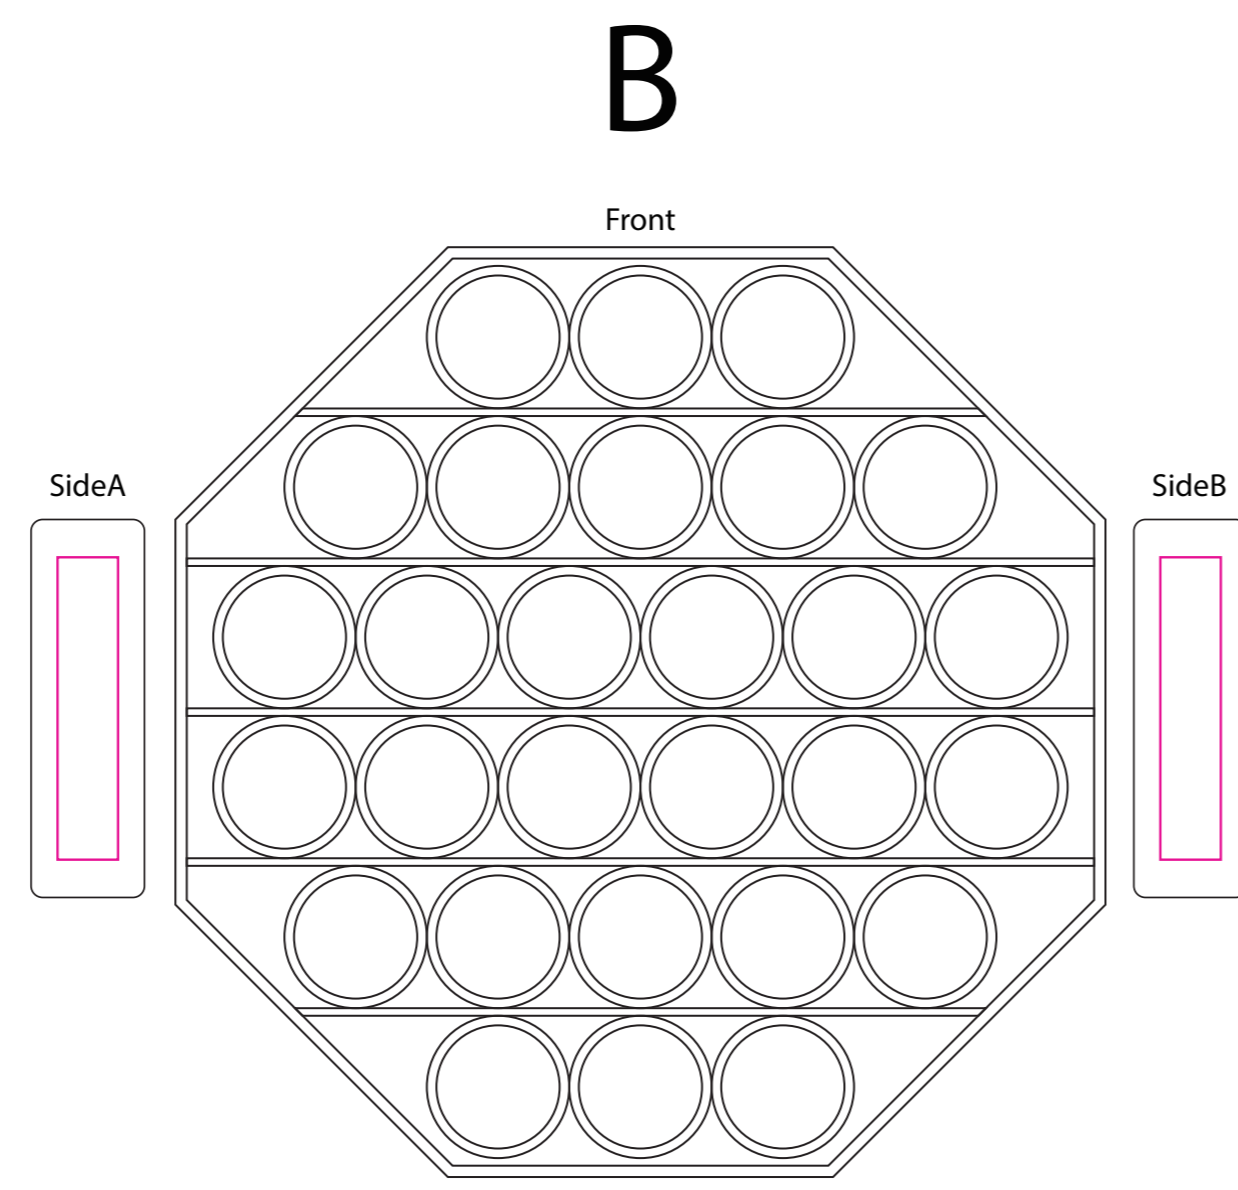

Standard Shapes

Shown at 100% actual size
 Print size:8mm(w) x 40mm(h)

Shown at 100% actual size
 Print size:8mm(w) x 40mm(h)

Shown at 100% actual size
 Print size:8mm(w) x 40mm(h)

Shown at 100% actual size
 Print size:8mm(w) x 40mm(h)

Cartoon shapes

Shown at 100% actual size
 Print size:8mm(w) x 40mm(h)

Shown at 100% actual size
 Print size:8mm(w) x 40mm(h)

Shown at 100% actual size
 Print size:8mm(w) x 40mm(h)

Shown at 100% actual size
 Print size:8mm(w) x 40mm(h)

Shown at 100% actual size
 SideA: Print size:8mm(w) x 40mm(h)
 SideB/C: Print size:30mm(w) x 8mm(h)

Shown at 100% actual size
 Print size:15mm(w) x 8mm(h)

Shown at 100% actual size
 SideA/B: Print size:8mm(w) x 30mm(h)
 SideC: Print size:40mm(w) x 8mm(h)

Shown at 100% actual size
 Print size:40mm(w) x 8mm(h)