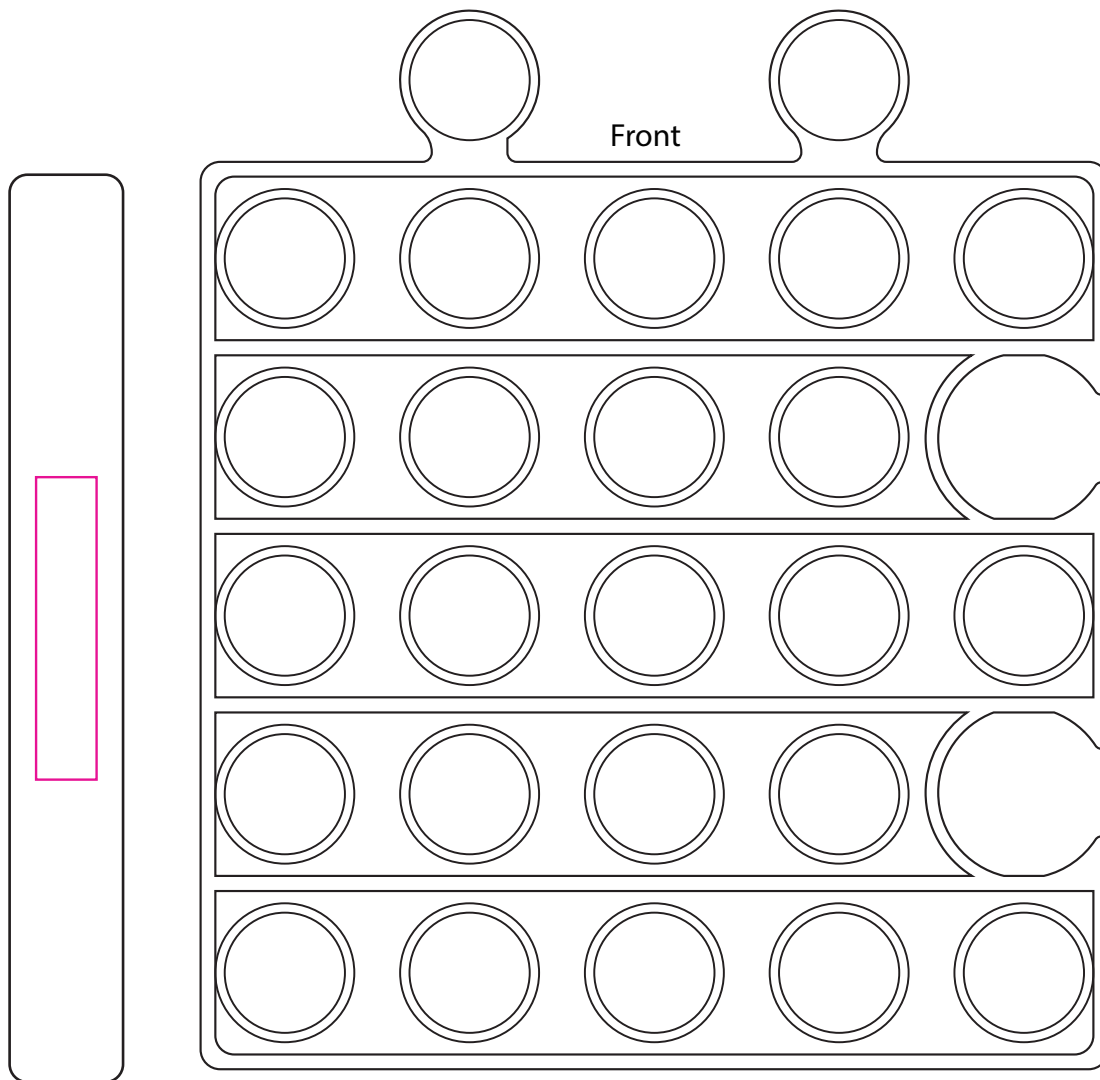

Product: PCH336
Product Size: 120mm(w) x 140mm(h)
Decoration Options: Print

Shown at 100% actual size
Print size:8mm(w) x 40mm(h)