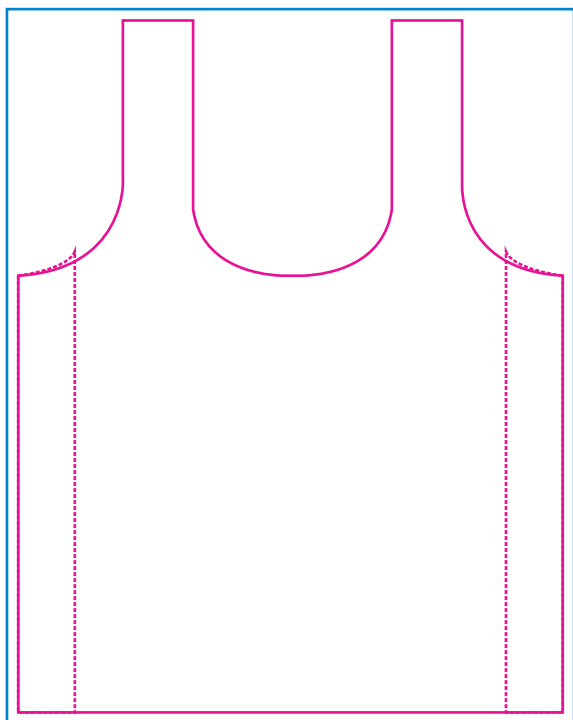

Product: PCPB073
Product Size: Unfolded: 380x580x80mm,Folded: 8 x 12 cm
Decoration Options: Screen print, Full colour print, Sublimation

Screen print/ Full colour print:

A:Print size: 240mm(w) x200mm(h)

B:Print size: 60mm(w) x80mm(h)

Shown at 30% actual size

Sublimation:

Side 1

Side 2

Print size: 480mm(w) x610mm(h)

Shown at 15% actual size

Side 1

Side 2

Print size: 70mm(w) x90mm(h)

Shown at 50% actual size

— Knife line
— Bleed area