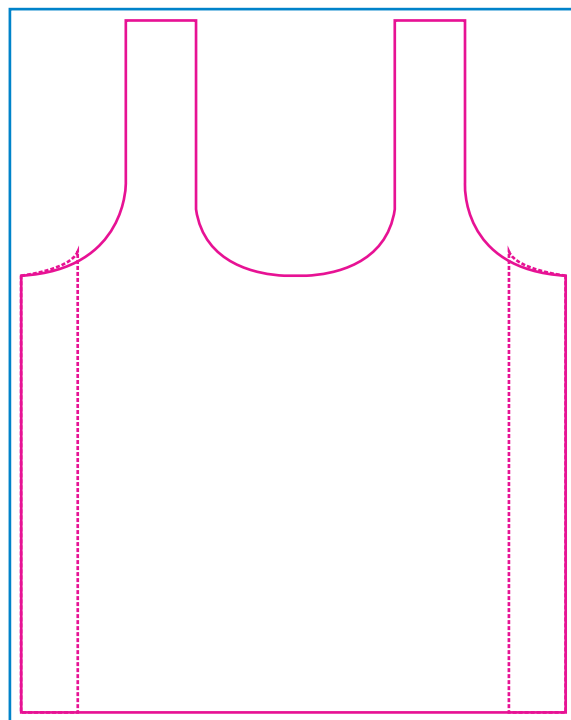

Product: PCPB073
Product Size: Unfolded: 380x580x80mm,Folded: 8 x 12 cm
Decoration Options: Screen print, Full colour print, Sublimation

Screen print/ Full colour print:

A:Print size: 240mm(w) x200mm(h)

B:Print size: 60mm(w) x80mm(h)

Shown at 30% actual size

Sublimation:

Side 1

Side 2

Print size: 480mm(w) x610mm(h)

Shown at 15% actual size

Side 1

Side 2

Print size: 70mm(w) x90mm(h)

Shown at 50% actual size

— Knife line
— Bleed area