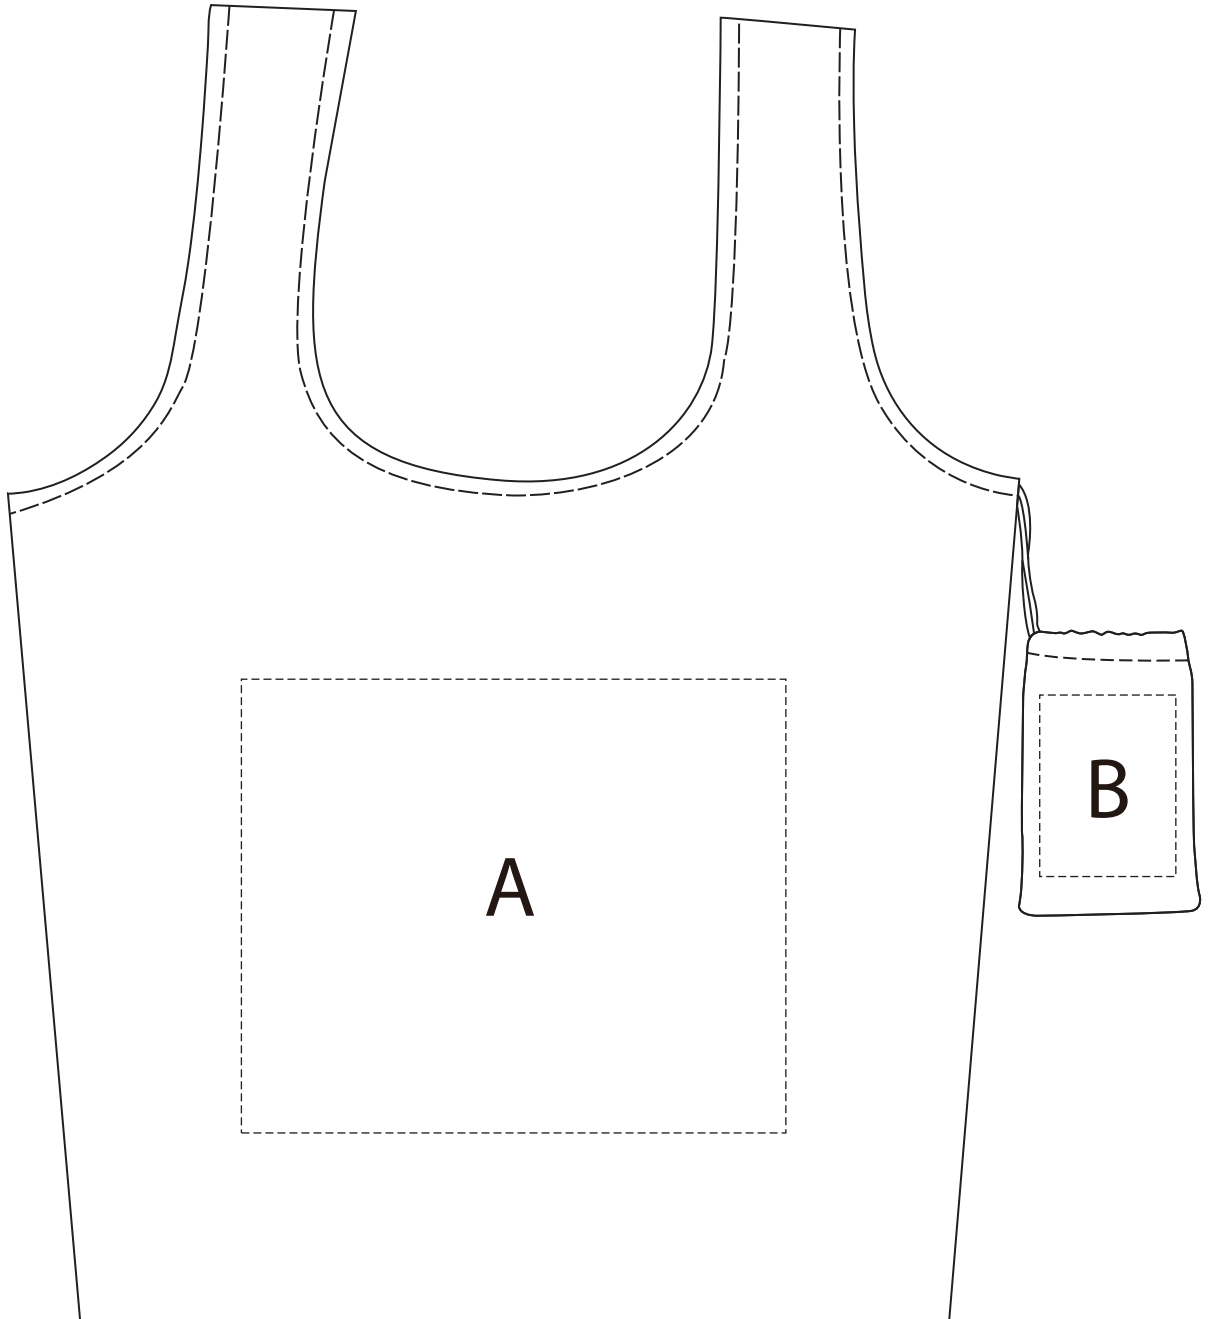

Product: PCPB073
Product Size: Unfolded: 380x580x80mm,Folded: 8 x 12 cm
Decoration Options: Screen print, Full colour print, Sublimation

Screen print/ Full colour print:

A:Print size: 240mm(w) x200mm(h)

B:Print size: 60mm(w) x80mm(h)

Shown at 30% actual size

Sublimation:

Side 1

Side 2

Print size: 480mm(w) x610mm(h)

Shown at 15% actual size

Side 1

Side 2

Print size: 70mm(w) x90mm(h)

Shown at 50% actual size

— Knife line
— Bleed area