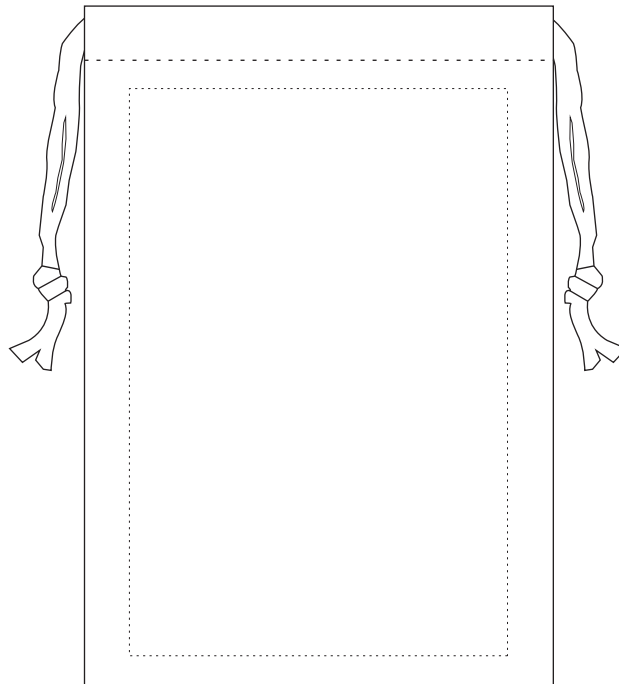

Product: PCPB501

Product Size: Mesh bag: 250mm(w) x 300mm(h) ;Bunch of pocket: 124mm(w) x 180mm(h)

Decoration Options:

Print size: 30mm(w) x 15mm(h)  
Shown at 30% actual size

Print size: 100mm(w) x 150mm(h)  
Shown at 50% actual size