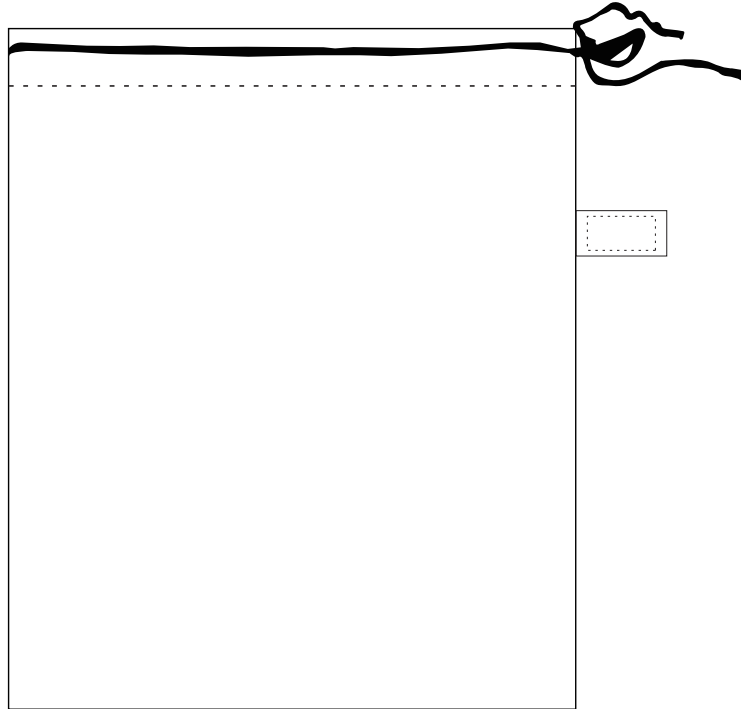

Product: PCPB501

Product Size: Mesh bag: 250mm(w) x 300mm(h) ;Bunch of pocket: 124mm(w) x 180mm(h)

Decoration Options:

Print size: 30mm(w) x 15mm(h)  
Shown at 30% actual size

Print size: 100mm(w) x 150mm(h)  
Shown at 50% actual size