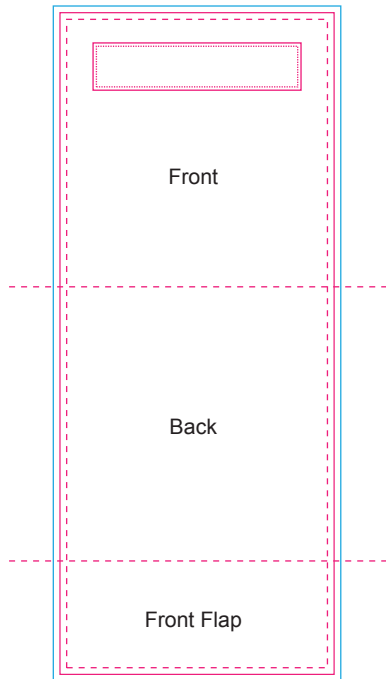

Product: PCPB710
Product Size: 145mm(w)× 350mm(h)
Decoration Options:

Shown at 25% actual size

Print size: 145mm(w)× 350mm(h)

— Knife line

— Bleed line

Front

Shown at 50% actual size

Front

Back

Shown at 50% actual size