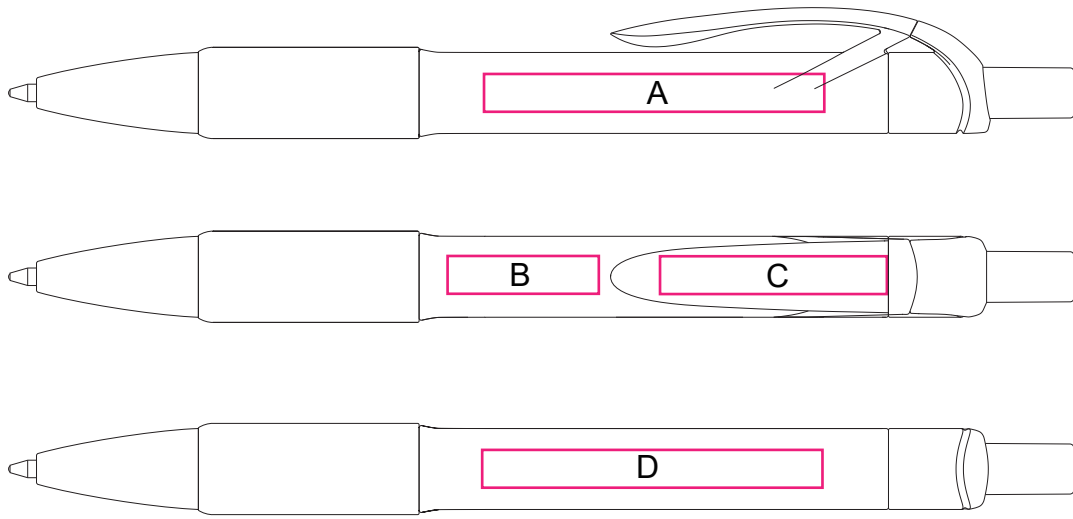

Product: PCS016
Product Size: 141mm(W)x 11mm(H)
Decoration Options: Print

Shown at 100% actual size
Print size: A/D: 45mm(W) x 5mm(H)
B: 20mm(W) x 5mm(H)
C: 30mm(W) x 5mm(H)