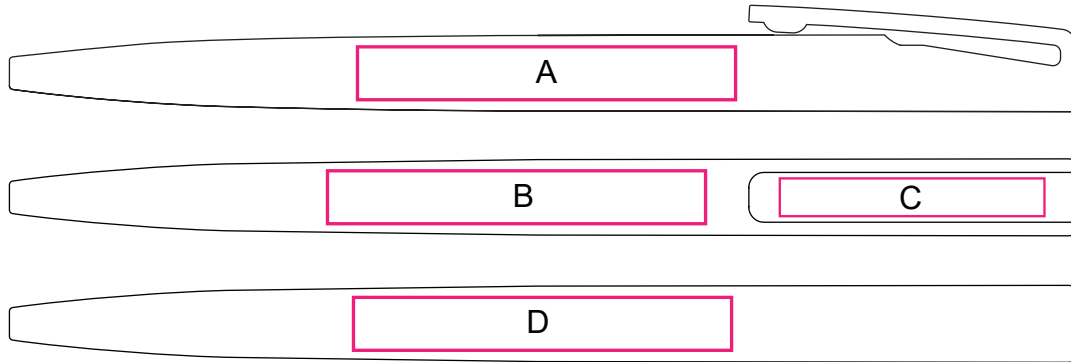

Product: PCS017  
Product Size: 141mm(W)x 10.2mm(H)  
Decoration Options: Print

Shown at 100% actual size

Print size: A/B/D: 50mm(W) x 7mm(H)  
C: 35mm(W) x 5mm(H)