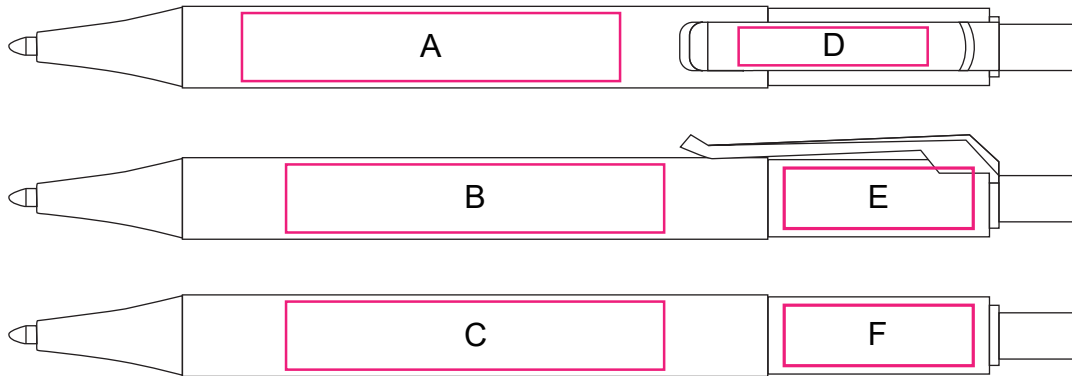

Product: PCS022
Product Size: 141mm(W)x 11mm(H)
Decoration Options: Print

Shown at 100% actual size

Print size: A/B/C: 50mm(W) x 9mm(H)

D: 25mm(W) x 5mm(H)

E/F: 25mm(W) x 8mm(H)