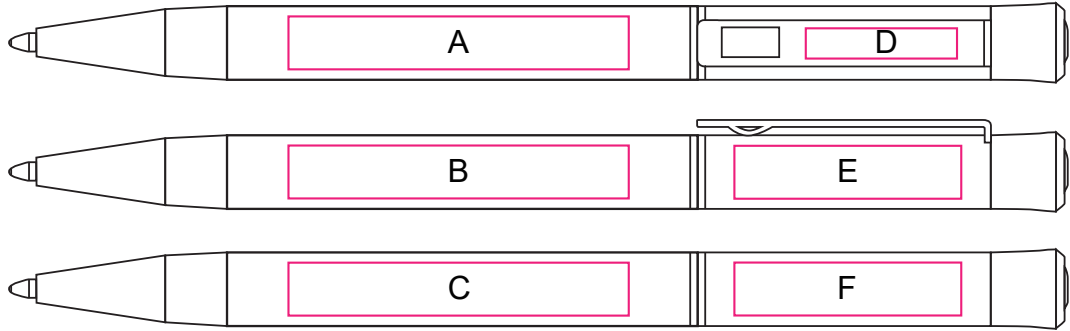

Product: PCS025
Product Size: 140mm(W)x 10.5mm(H)
Decoration Options: Print

Shown at 100% actual size

Print size: A/B/C: 45mm(W) x 7mm(H)

D: 20mm(W) x 4mm(H)

E/F: 30mm(W) x 7mm(H)