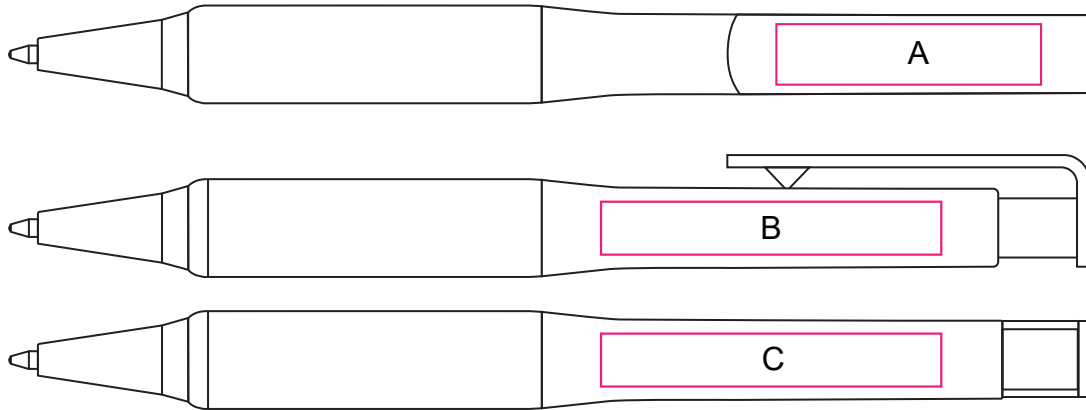

Product: PCS032
Product Size: 143mm(W)x 10.7mm(H)
Decoration Options: Print

Shown at 100% actual size

Print size: A: 35mm(W) x 8mm(H)

B/C: 45mm(W) x 7mm(H)