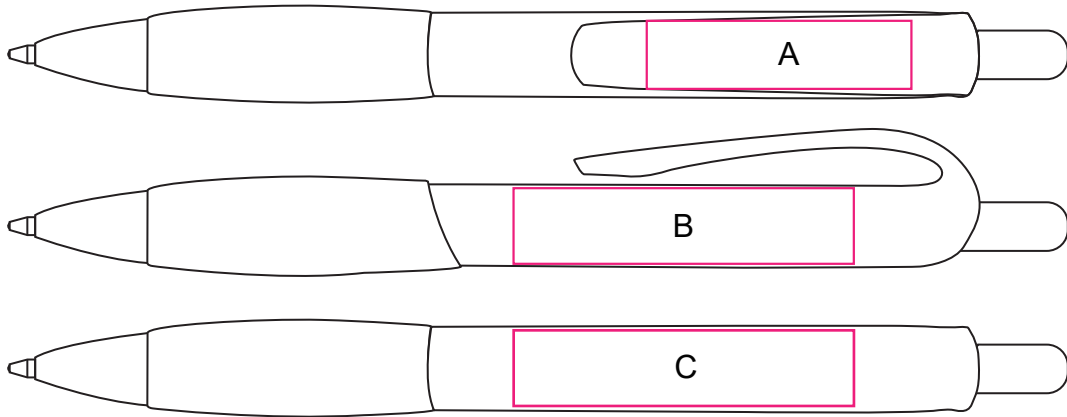

Product: PCS033  
Product Size: 140mm(W)x 11.5mm(H)  
Decoration Options: Print

Shown at 100% actual size

Print size: A: 35mm(W) x 9mm(H)

B/C: 45mm(W) x 10mm(H)