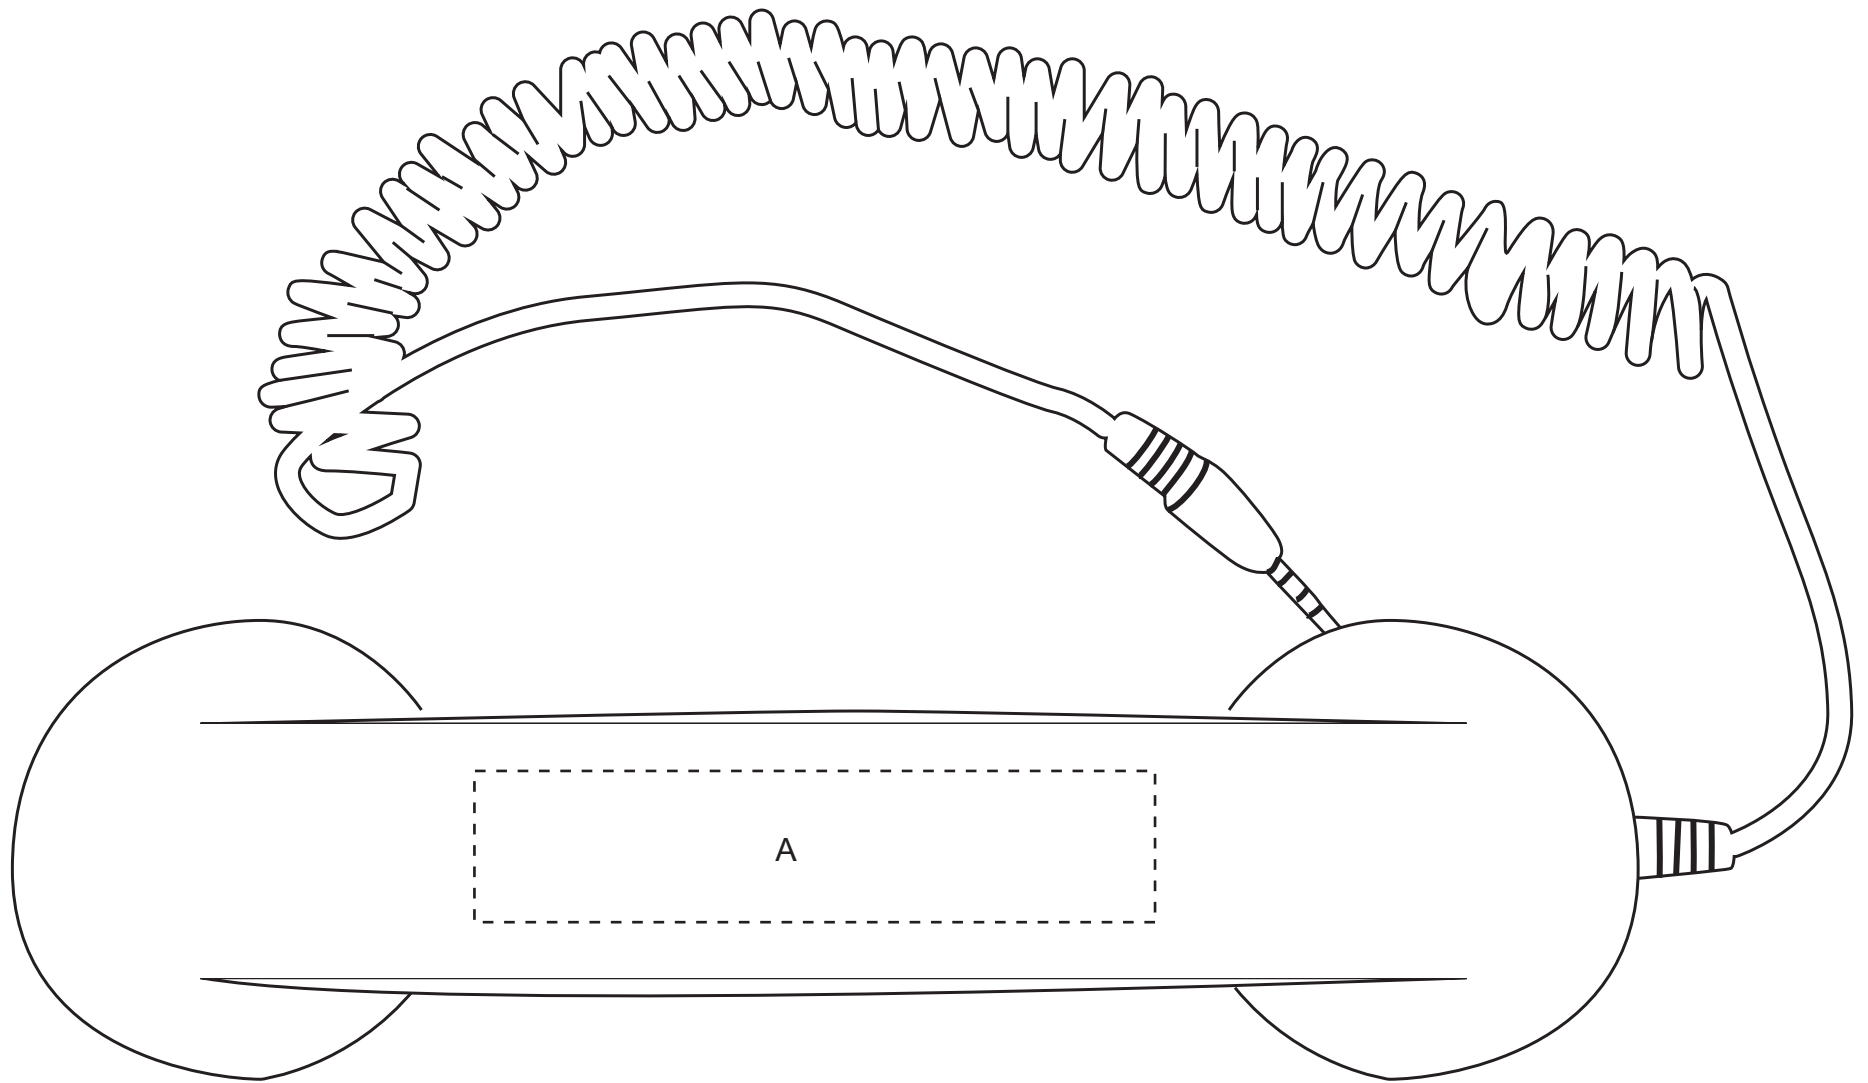

Product: PCT045
Product Size: 220x60mm
Decoration Options: Print

A: Print size: 90mm(W) x 20mm(H)

Shown at 100% actual size.