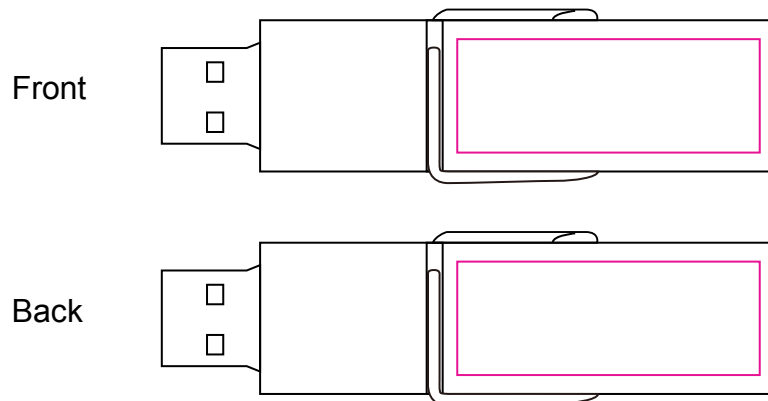

Product: PCU665
Product Size: 81*20*18 mm
Decoration Options: Print, Engraving

Print size: 40mm(W) x 15mm(H)