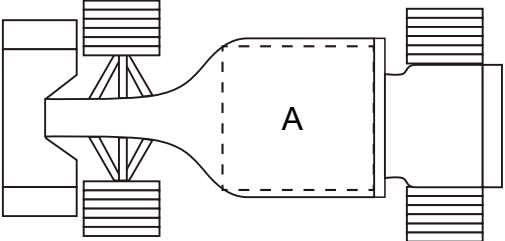

Product: PCU-885
Product Size: 66x32 mm
Decoration Options: Print, Engrave

Logo will be printed on Back

A: 20mm(W) x 19mm(H)