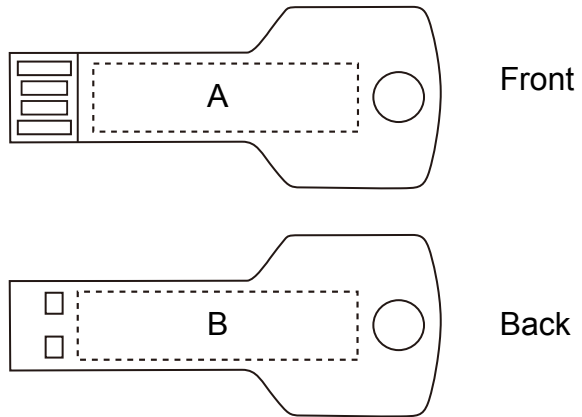

Product: PCU-KEY1
Product Size: 57x24 mm
Decoration Options: Print, Engrave

A:Print 35x9 mm

B:Print 37x9 mm