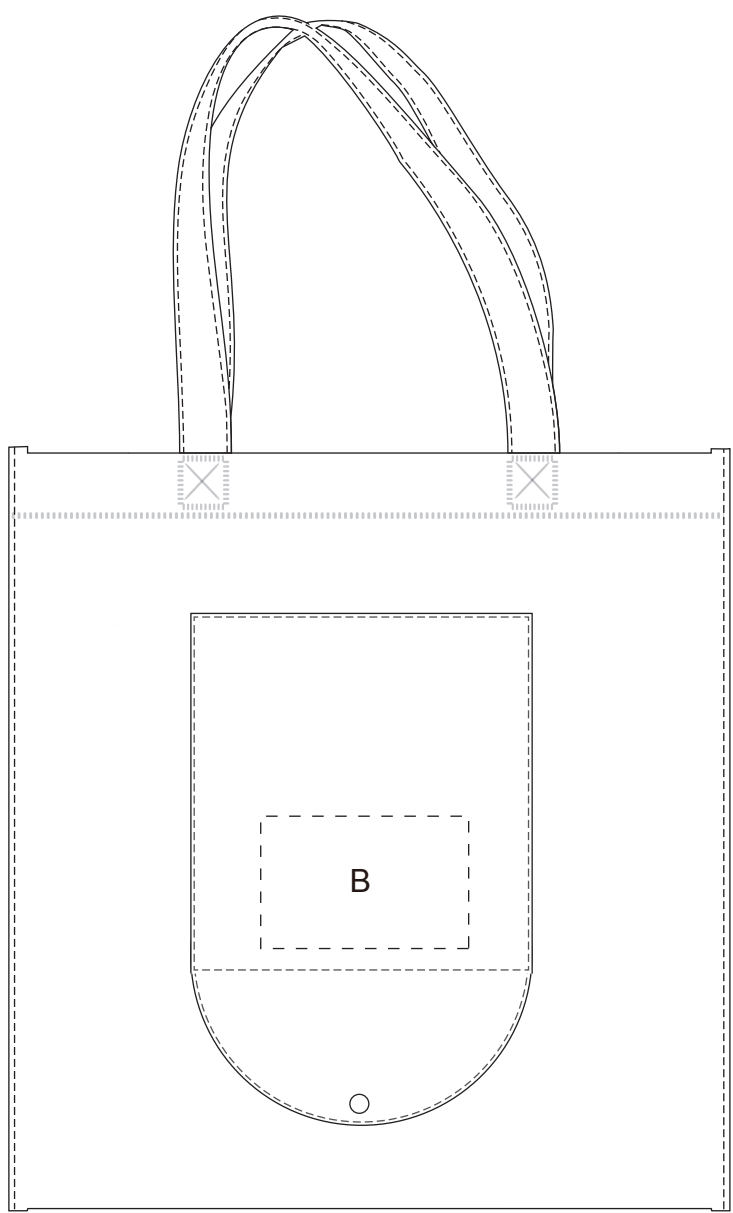

Product: PXB027  
Product Size: 380x400mm  
Decoration Options:

Side1

Side2

A: Print size: 270mm(w) x 280mm(h)

B: Print size: 110mm(w) x 70mm(h)

Shown at 25% actual size