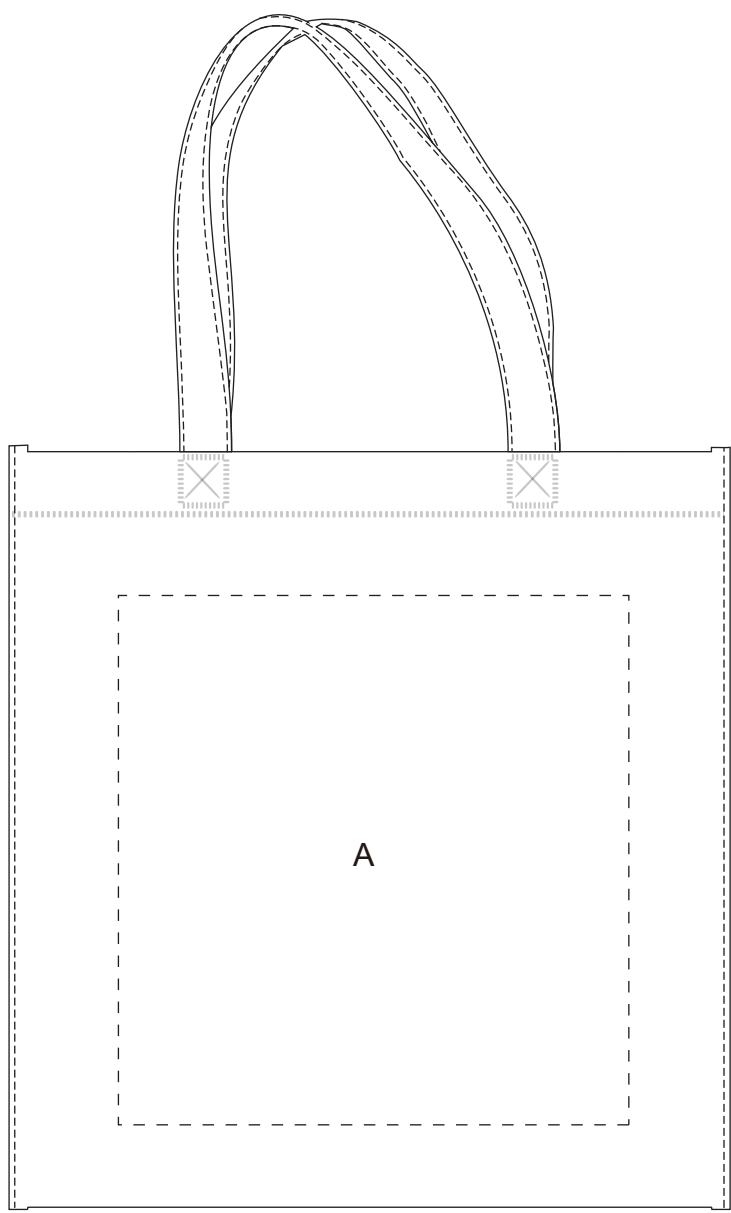

Product: PXB027  
Product Size: 380x400mm  
Decoration Options:

Side1

Side2

A: Print size: 270mm(w) x 280mm(h)

B: Print size: 110mm(w) x 70mm(h)

Shown at 25% actual size