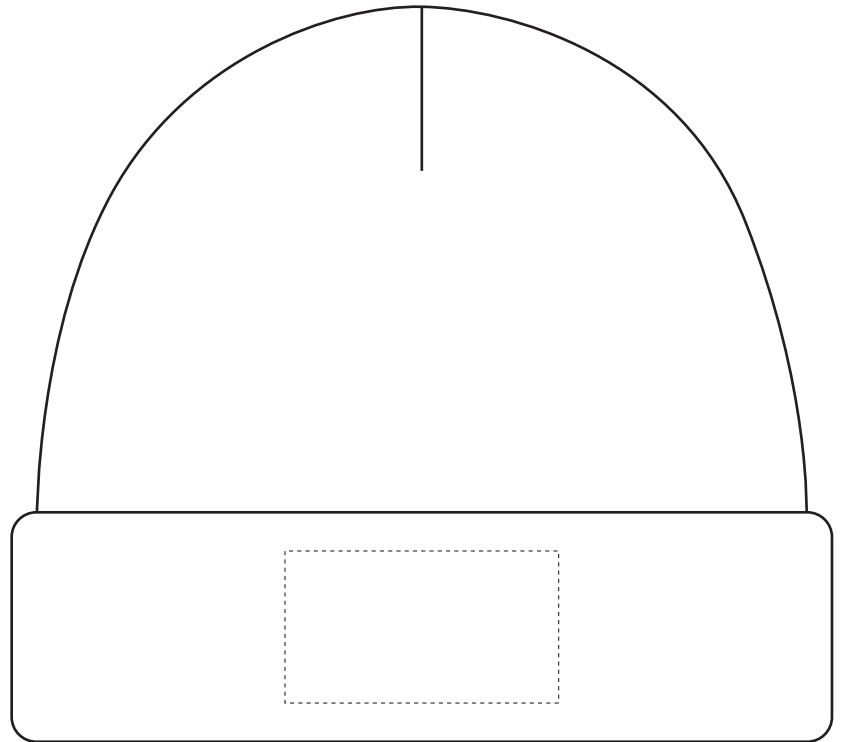

Product: PXL121  
Product Size: 18x14cm  
Decoration Options: Print

Print size: 90mm(w) x 50mm(h)

Shown at 40% actual size