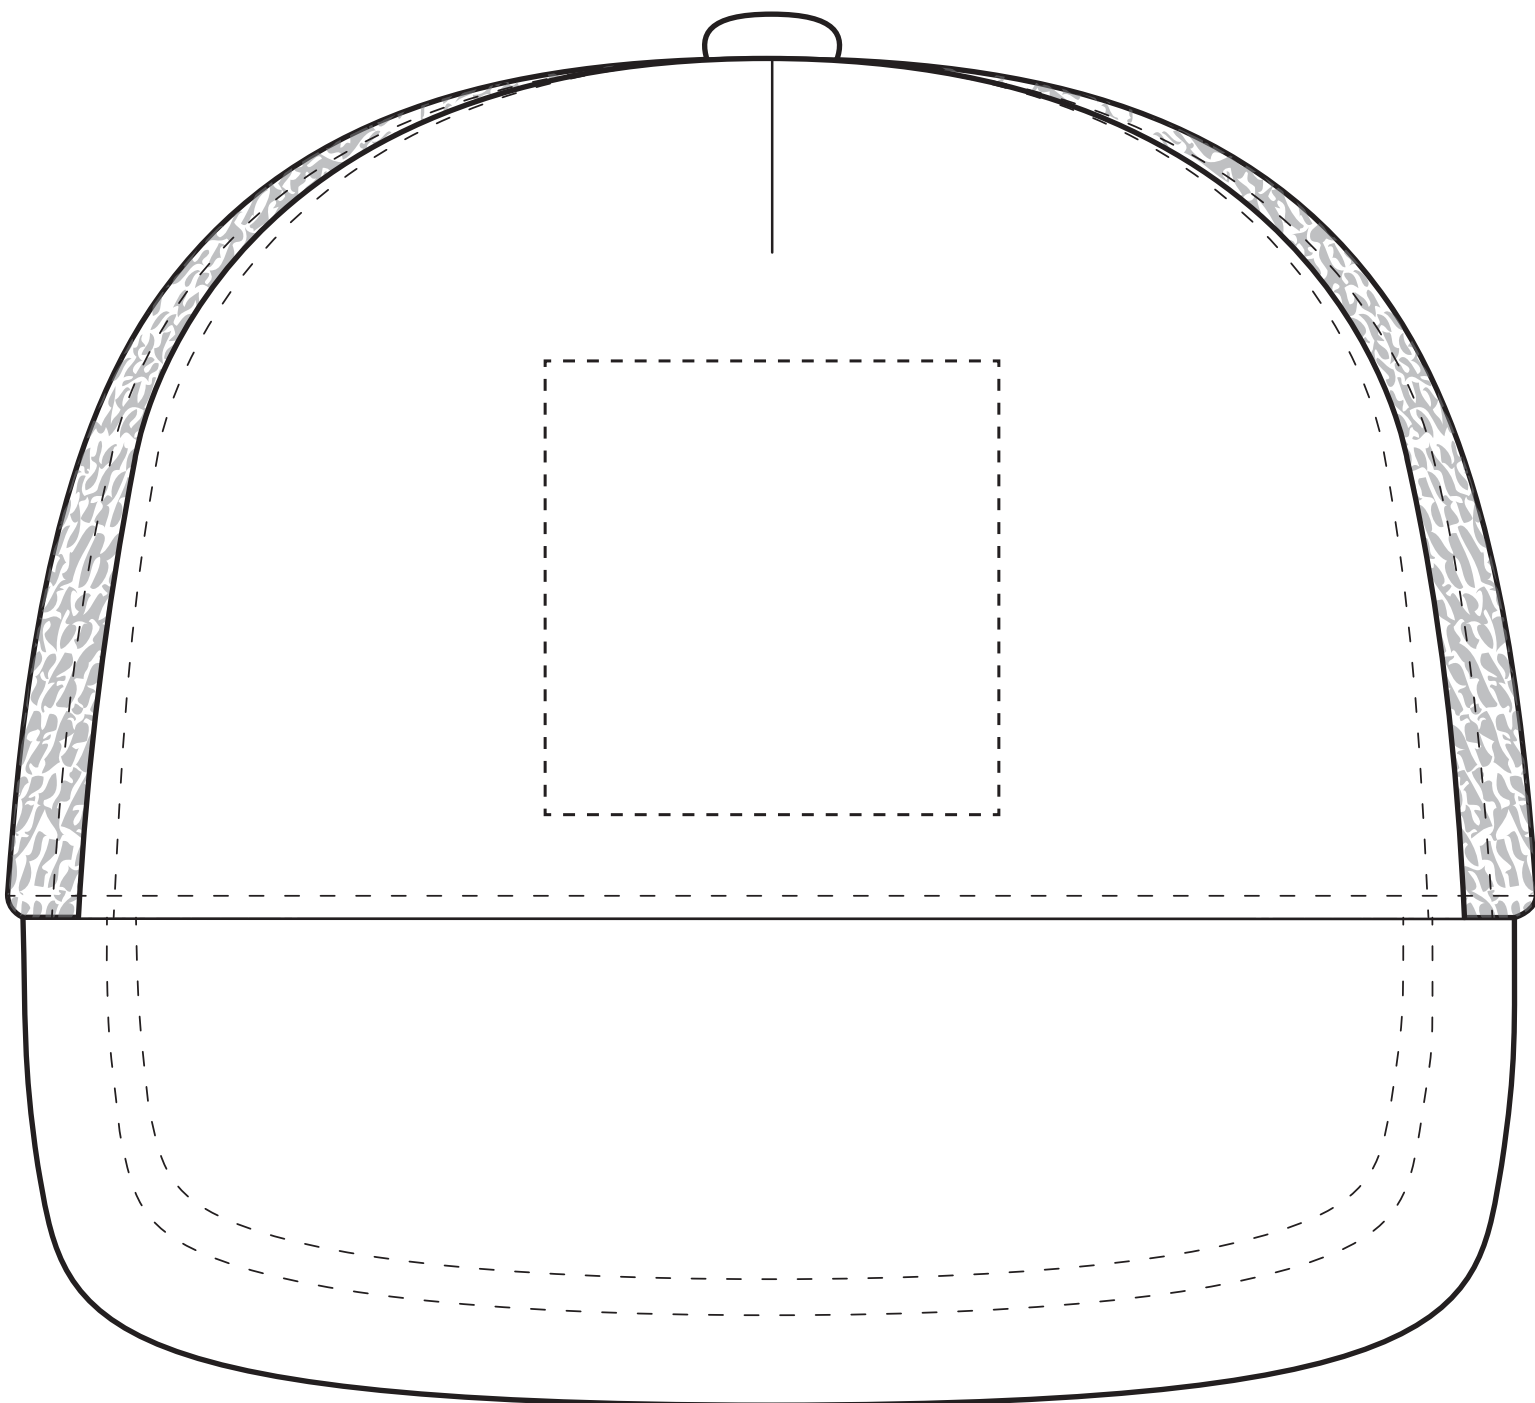

Product: PXL126
Product Size: 260mm(W)x236.5mm(H)
Decoration Options:

Print size:60mm(w)×60mm(h)
Shown at 100% actual size