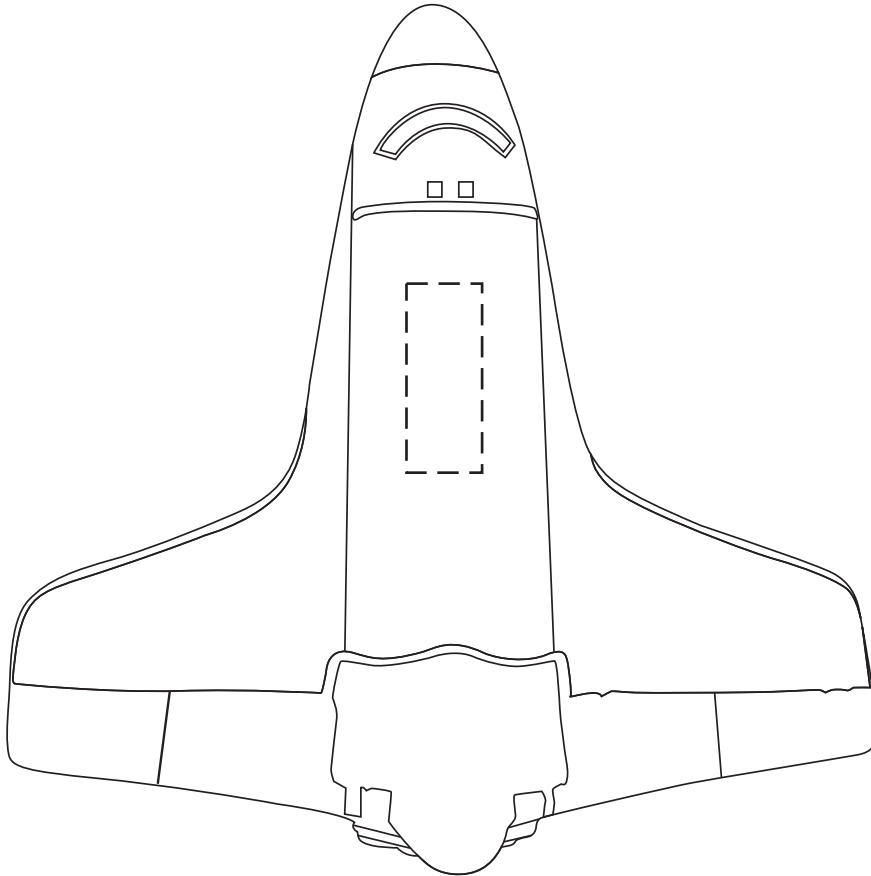

Product: PXR144
Product Size: 115x115x45mm
Decoration Options: Print

Shown at 100% actual size
Print size: 10mm(W) x 25mm(H)