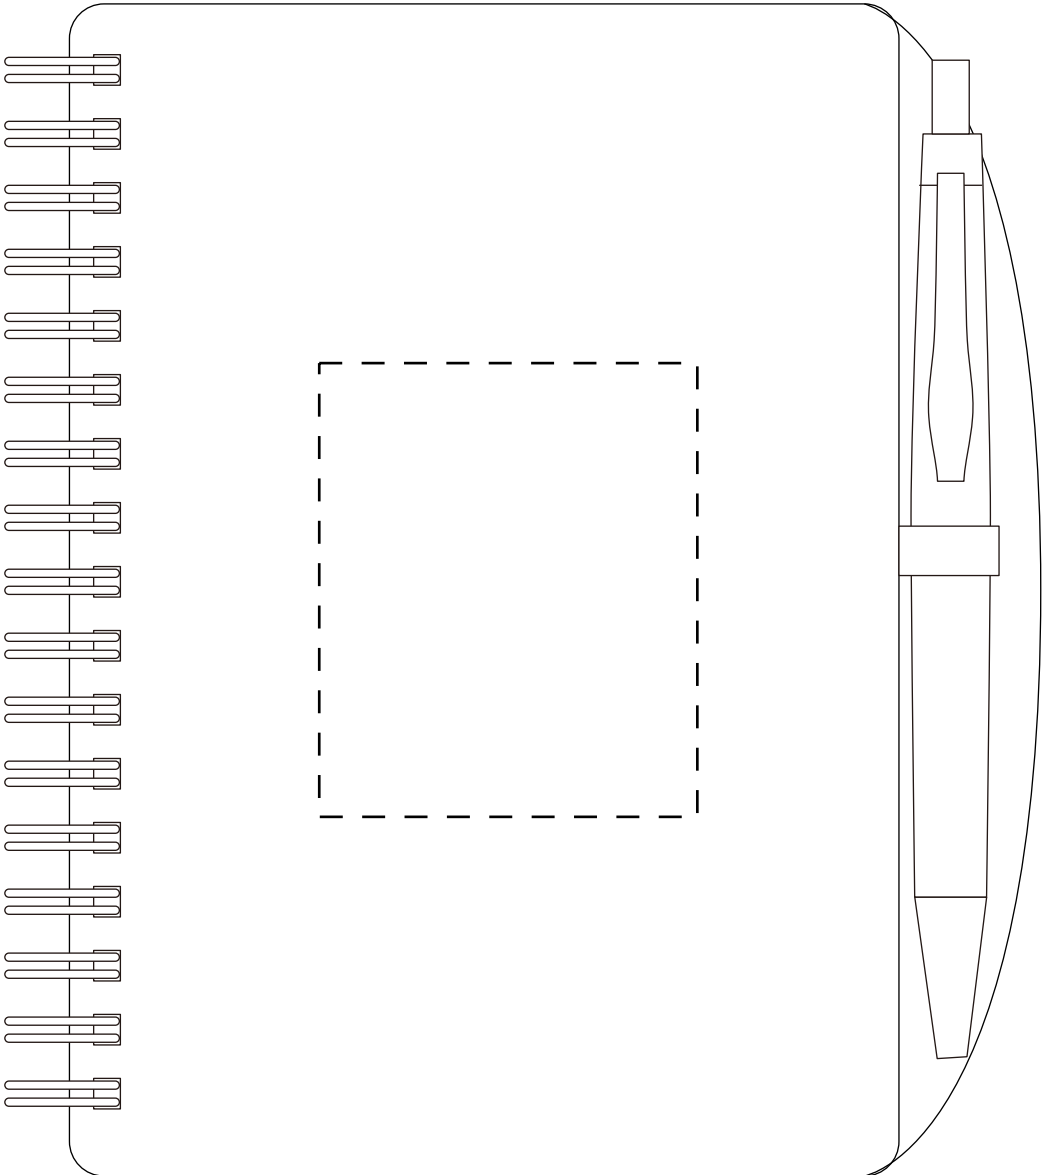

Product: PXS1001
Product Size: 15.5x13x0.7cm
Decoration Options: Print

Print size:50mm(W) x 60mm(H)
Shown at 100% actual size