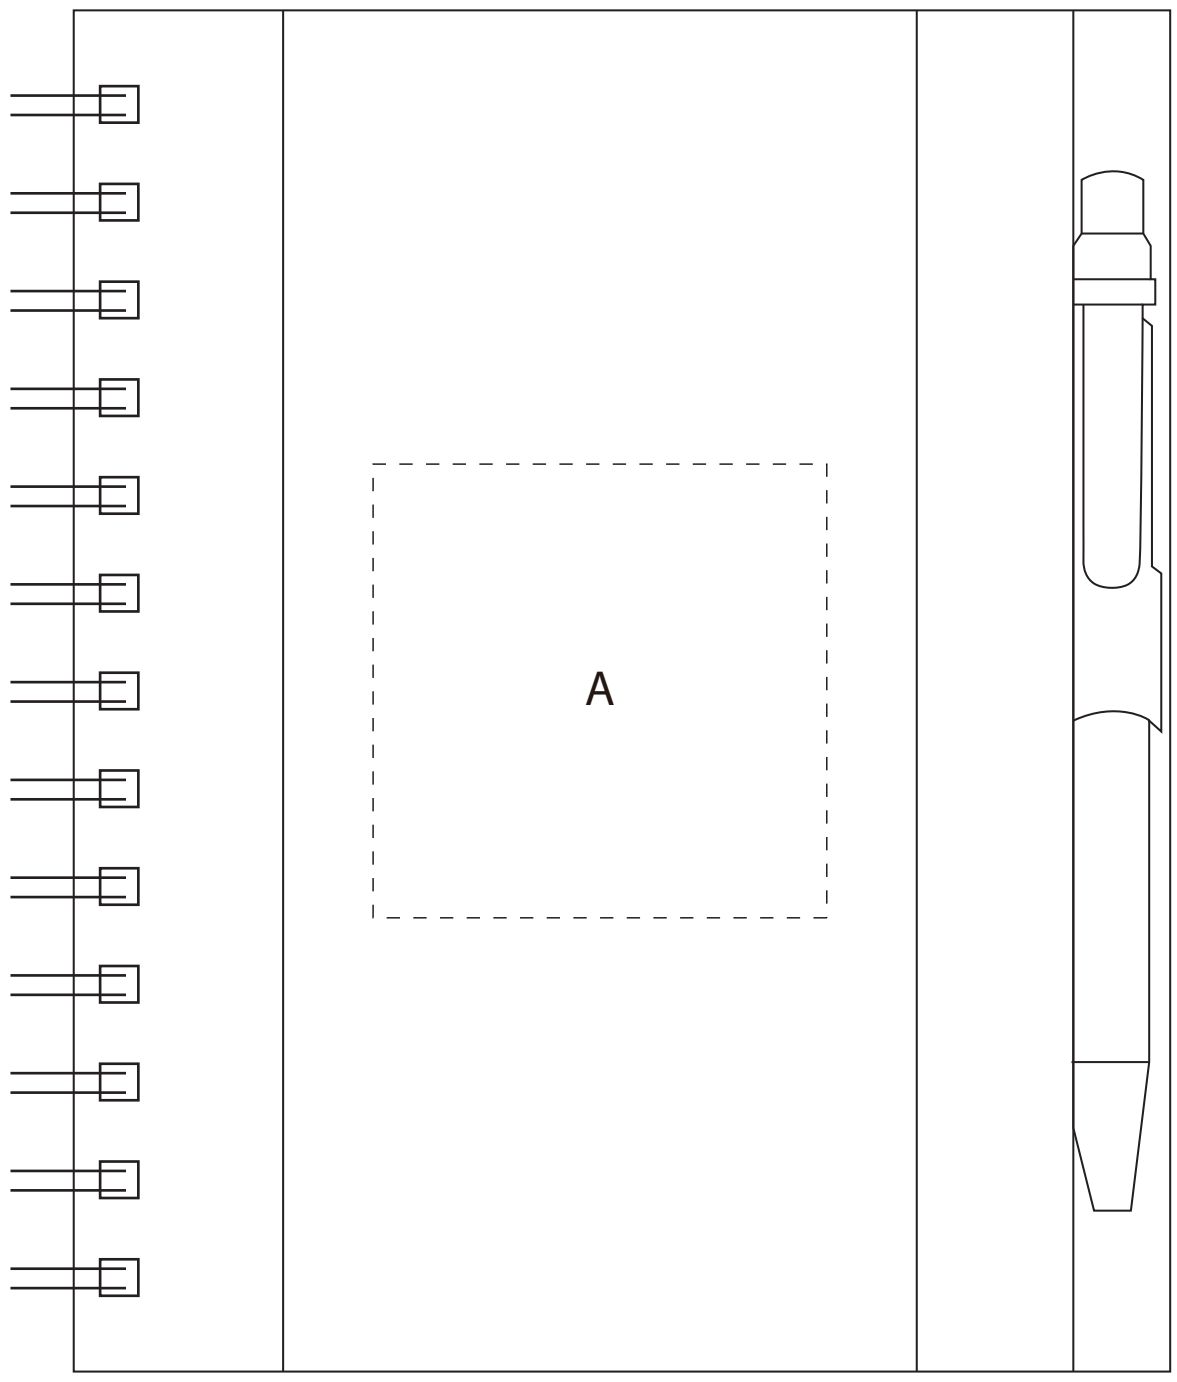

Product: PXS1025
Product Size: 14.5x18x2cm
Decoration Options:

Shown at 100% actual size
A: Print size: 60mm(w) x 60mm(h)